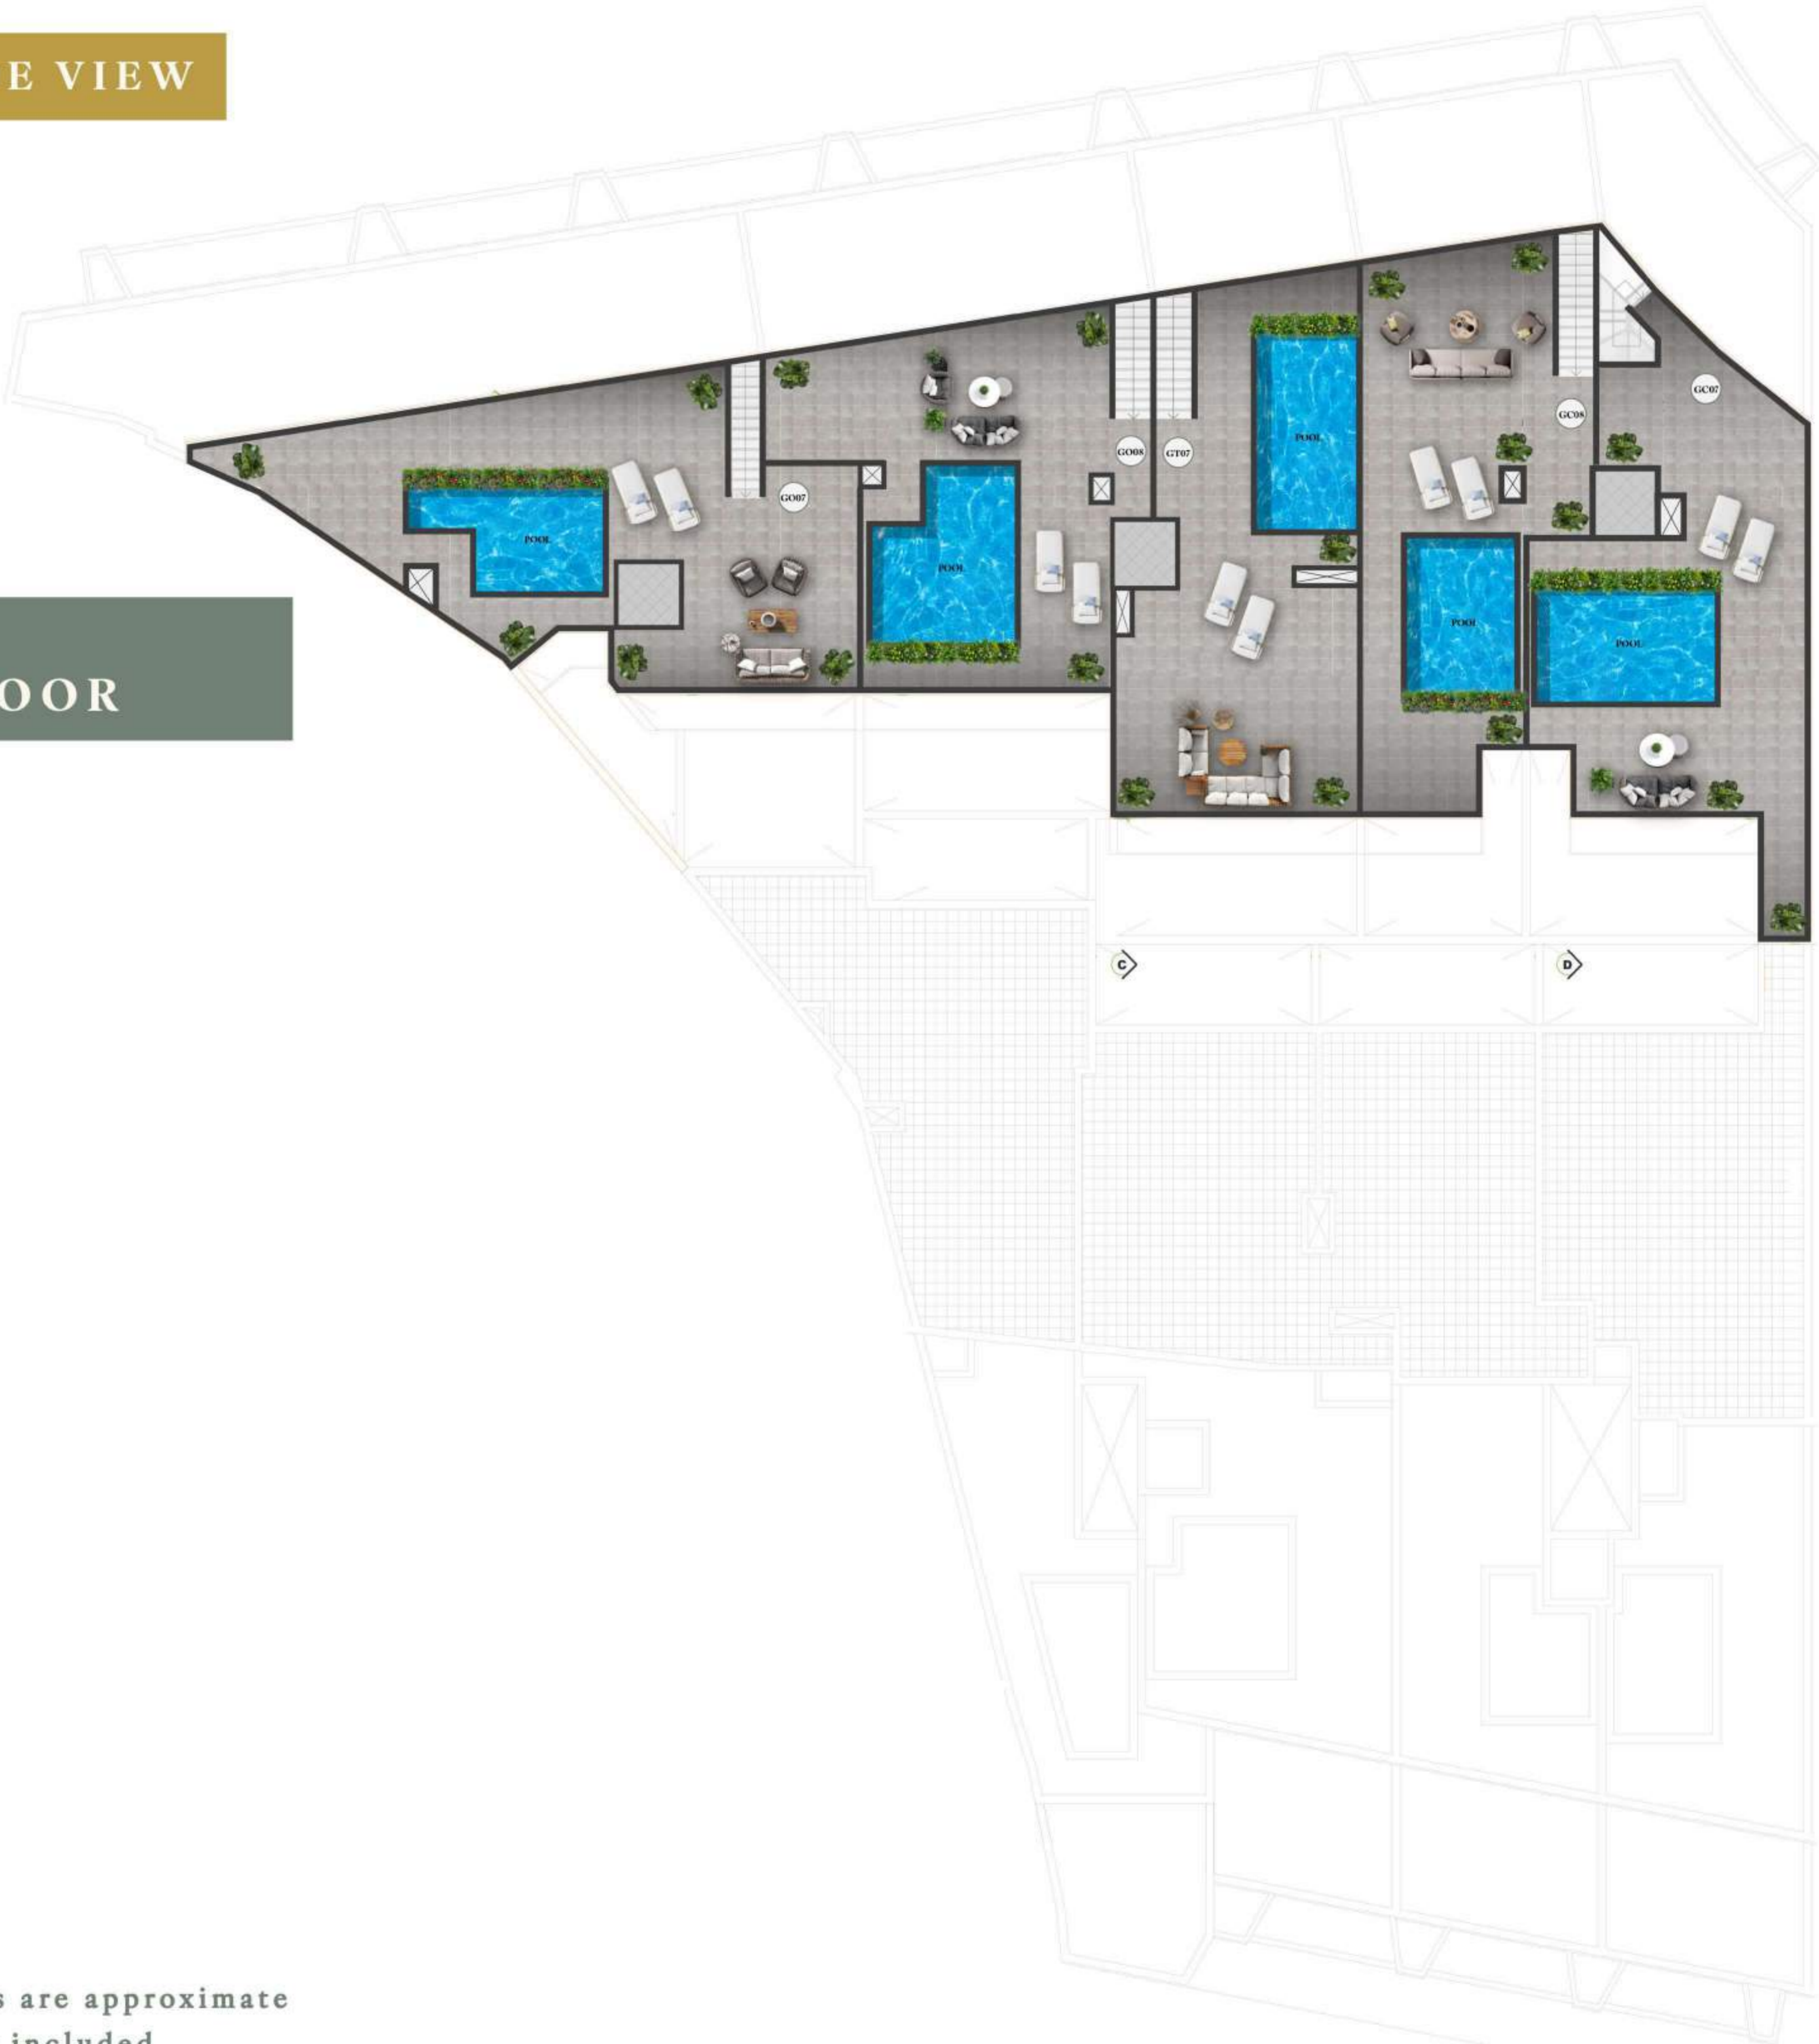

GREEN PARK RESIDENCE

LEVEL 2 GROUND FLOOR

- * Measurements are approximate
- * Furniture not included
- * Interior concept for design purposes

GREEN PARK RESIDENCE

MDINA SIDE/VIEW

LEVEL 3
GROUND FLOOR

LEVEL 3
FIRST FLOOR

- * Measurements are approximate
- * Furniture not included
- * Interior concept for design purposes

MOSTA SIDE/VIEW

GREEN PARK RESIDENCE

MDINA SIDE VIEW

LEVEL 4 FIRST FLOOR

LEVEL 4 SECOND FLOOR

- * Measurements are approximate
- * Furniture not included
- * Interior concept for design purposes

MDINA SIDE VIEW

LEVEL 7
RECEDED FLOOR

LEVEL 7
RECEDED FLOOR LEVEL 2

- * Measurements are approximate
- * Furniture not included
- * Interior concept for design purposes

MOSTA SIDE VIEW

GREEN PARK RESIDENCE

MDINA SIDE VIEW

LEVEL 8
ROOF FLOOR

- * Measurements are approximate
- * Furniture not included
- * Interior concept for design purposes

MOSTA SIDE VIEW