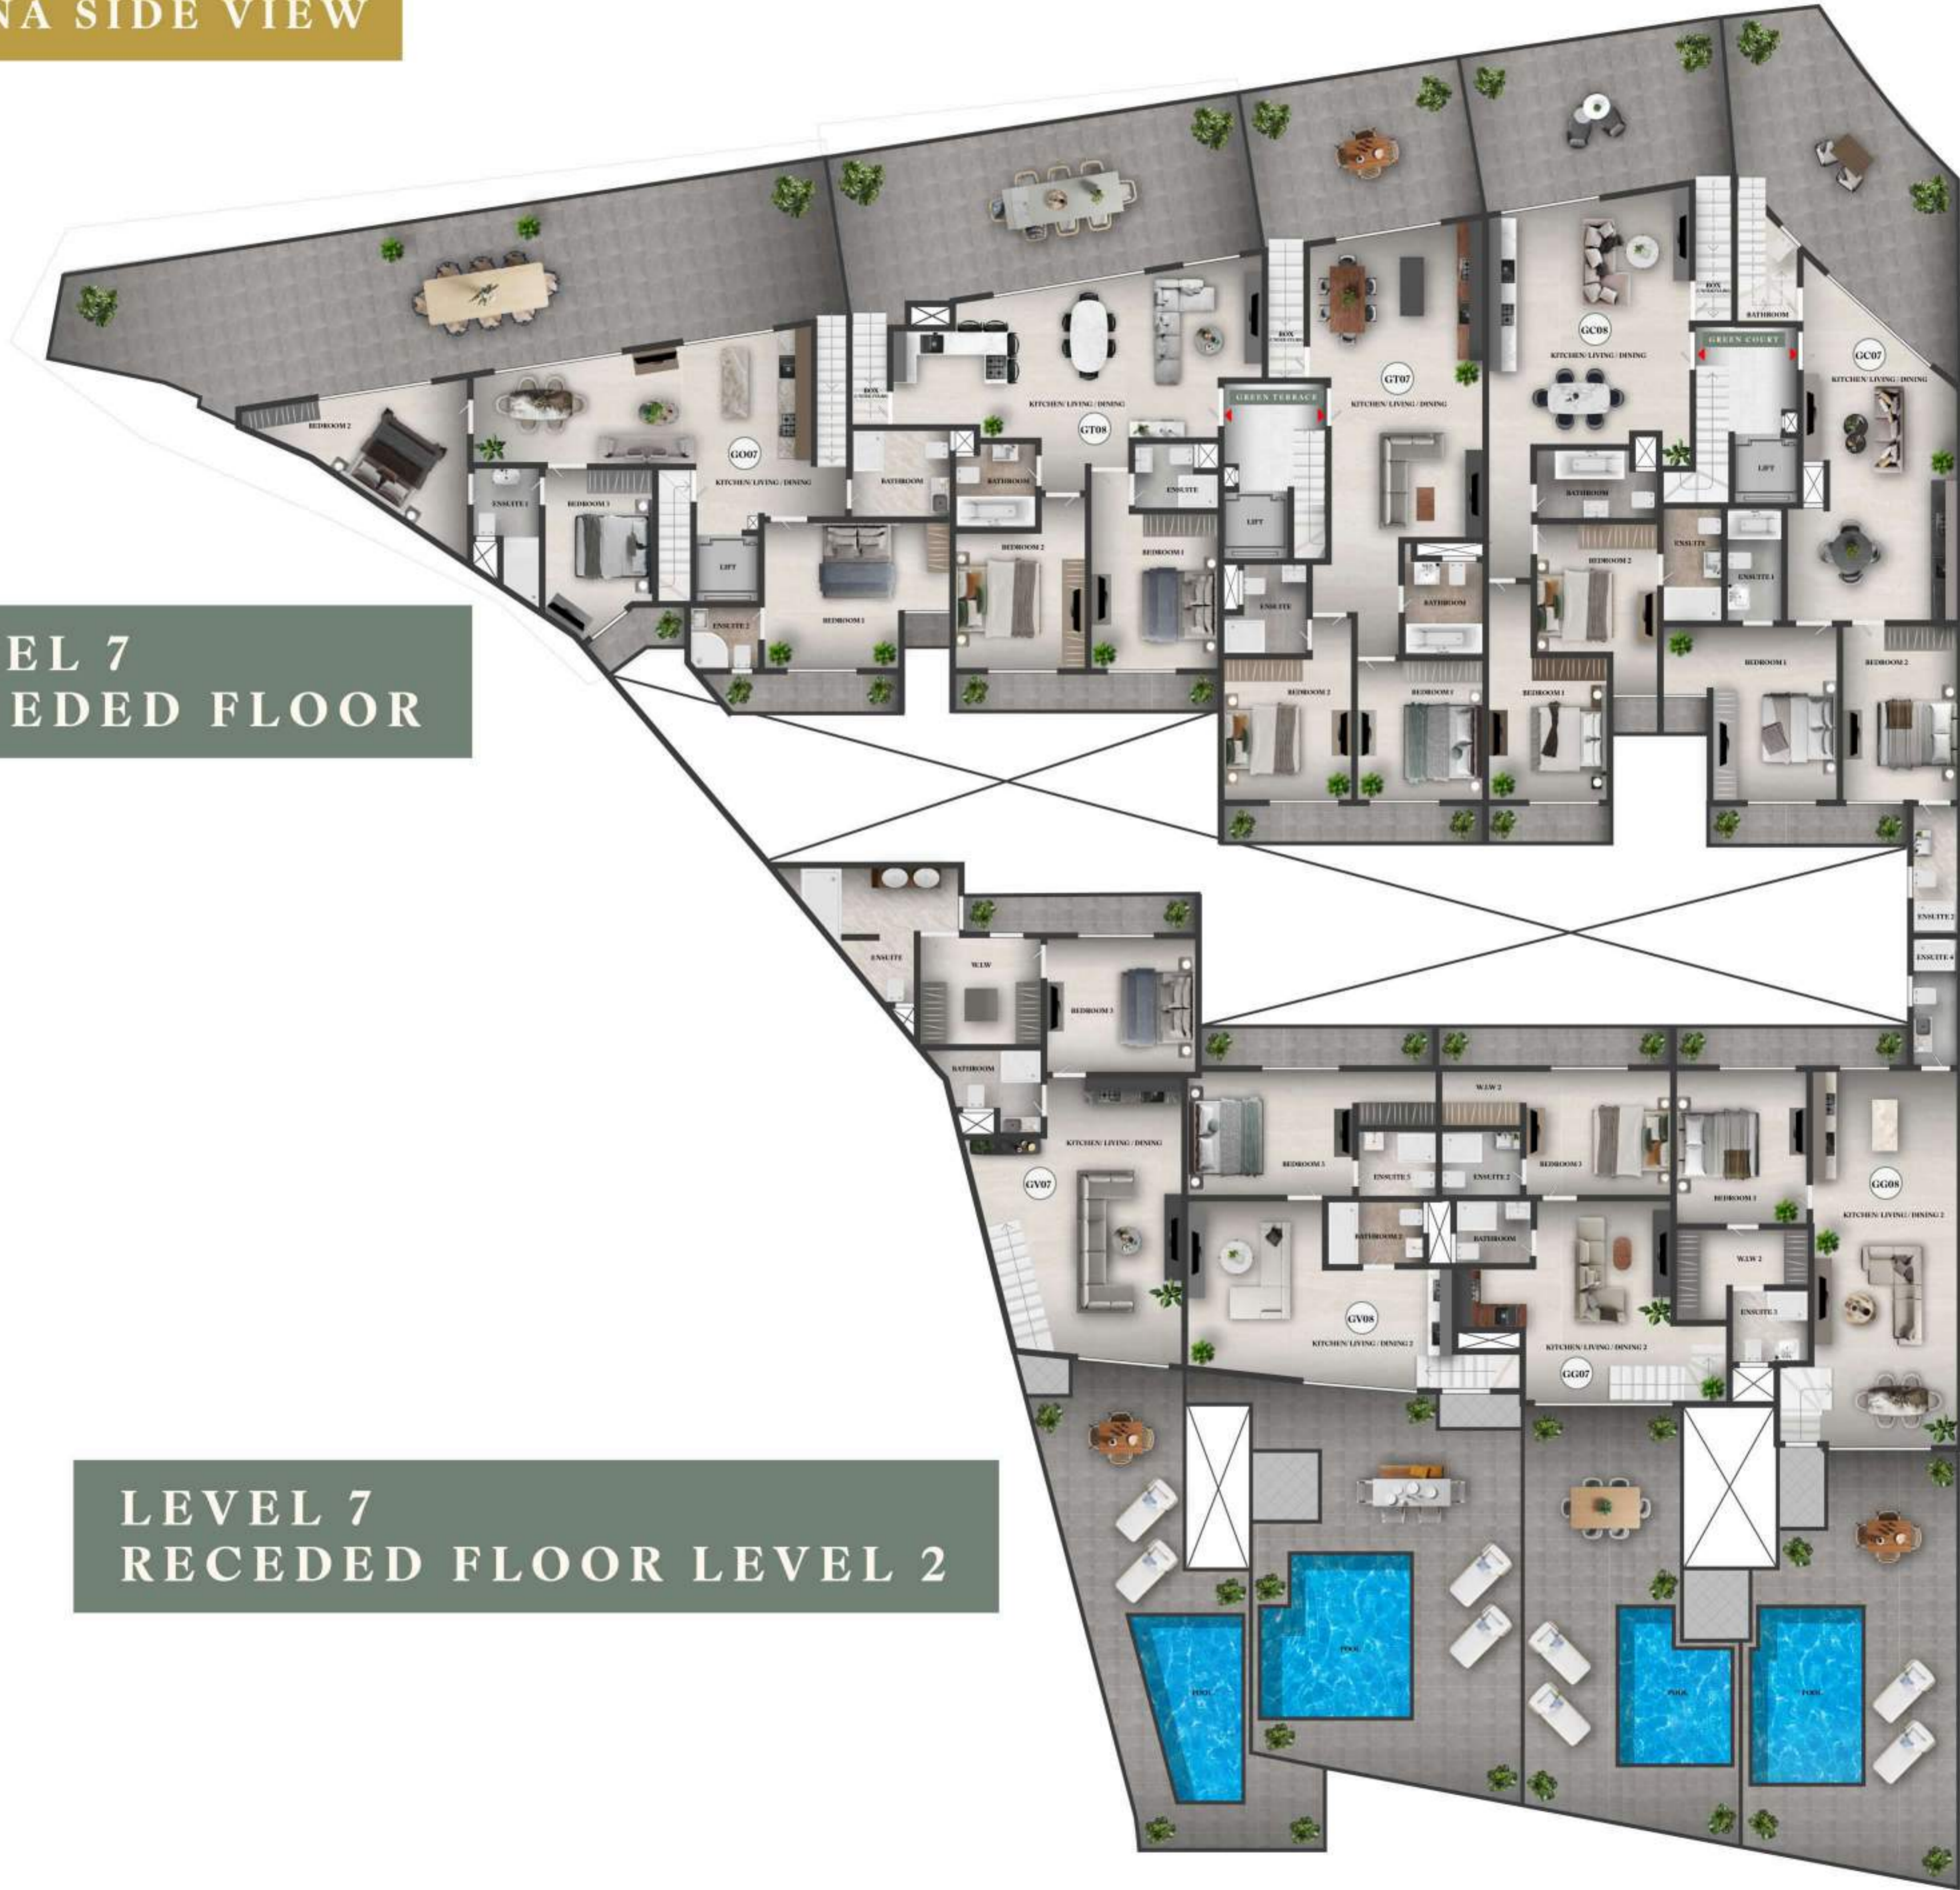

GREEN PARK RESIDENCE

LEVEL 2 GROUND FLOOR

- * Measurements are approximate
- * Furniture not included
- * Interior concept for design purposes

GREEN PARK RESIDENCE

MDINA SIDE/VIEW

LEVEL 3
GROUND FLOOR

LEVEL 3
FIRST FLOOR

- * Measurements are approximate
- * Furniture not included
- * Interior concept for design purposes

MOSTA SIDE/VIEW

GREEN PARK RESIDENCE

MDINA SIDE VIEW

LEVEL 4 FIRST FLOOR

LEVEL 4 SECOND FLOOR

- * Measurements are approximate
- * Furniture not included
- * Interior concept for design purposes

MDINA SIDE VIEW

LEVEL 7
RECEDED FLOOR

LEVEL 7
RECEDED FLOOR LEVEL 2

- * Measurements are approximate
- * Furniture not included
- * Interior concept for design purposes

MOSTA SIDE VIEW

GREEN PARK RESIDENCE

MDINA SIDE VIEW

LEVEL 8
ROOF FLOOR

- * Measurements are approximate
- * Furniture not included
- * Interior concept for design purposes

MOSTA SIDE VIEW