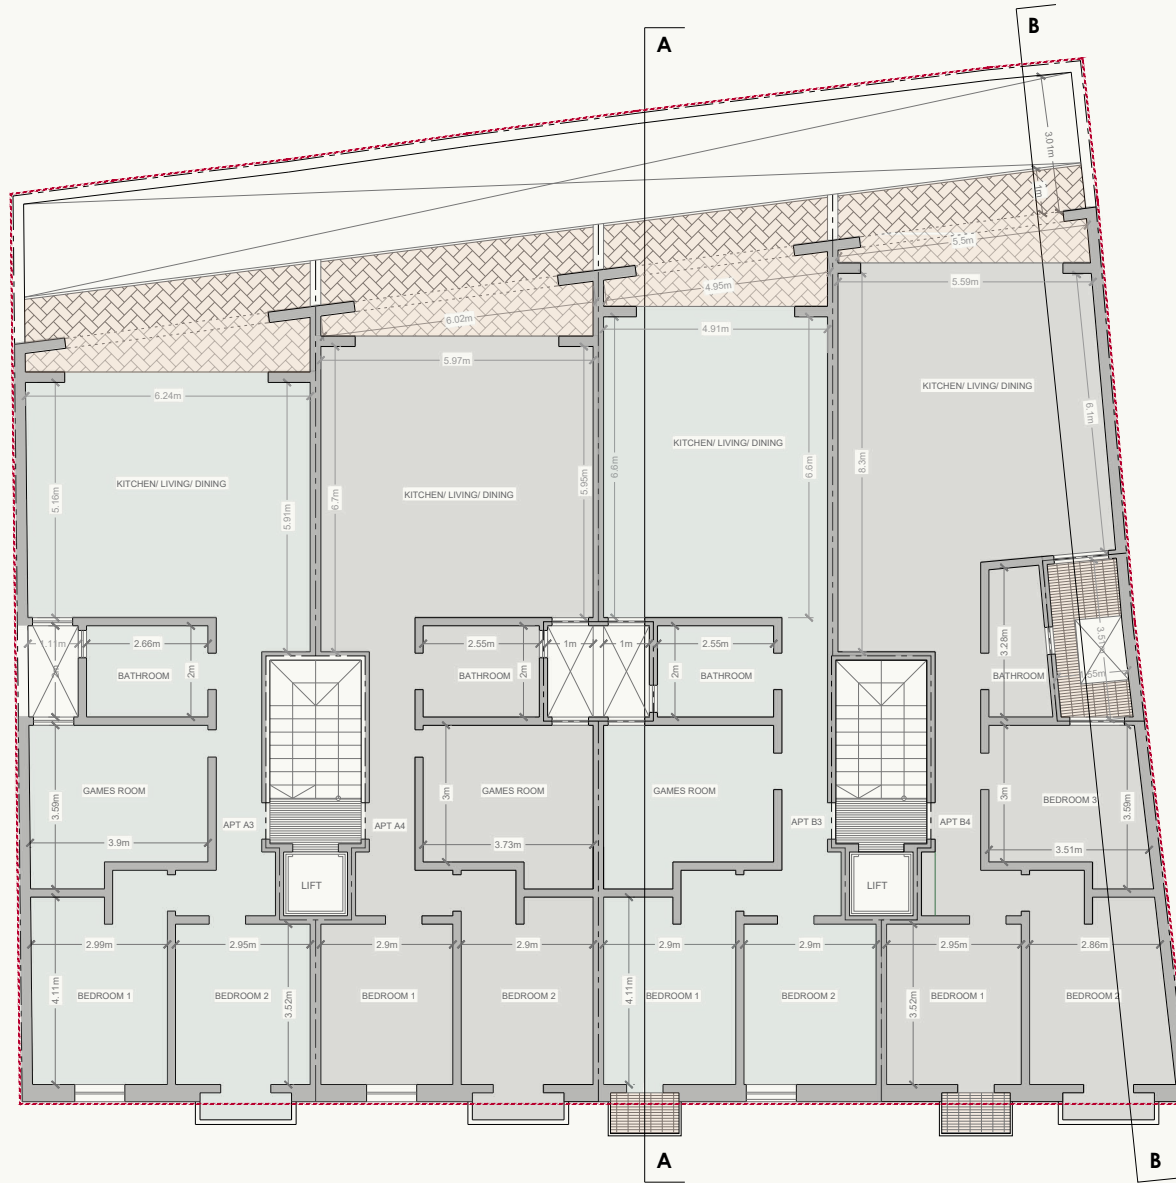

First Floor Level

First Floor Level Plan
Scale 1:100