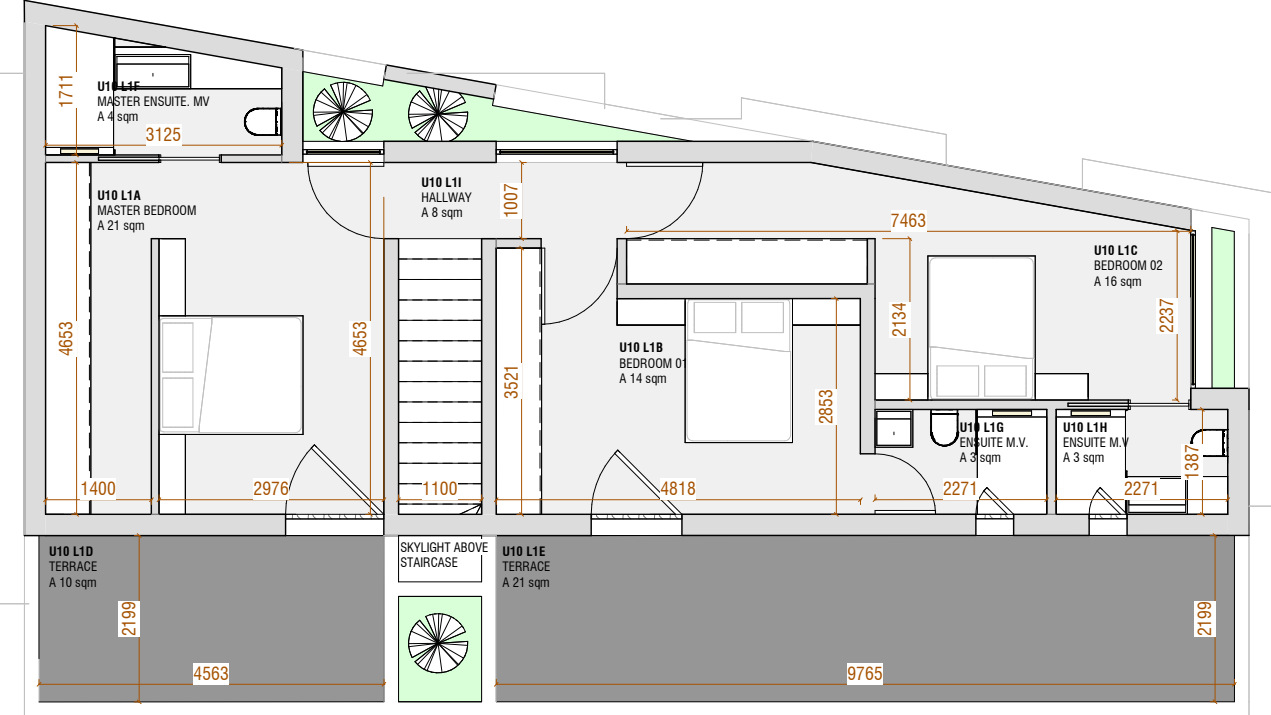

unit 10, level 0

PLOT AREA UNIT 10	
NAME	AREA (sqm)
PLOT AREA	473
LANDSCAPE	298
OUTDOOR ANCILLARY FACILITY	6
POOL AND DECK AREA	56
TOTAL FOOTPRINT	149
FLOOR SPACE - UNIT 10	
NAME	AREA (sqm)
UNIT 10	
FLOOR SPACE LEVEL 0	114
FLOOR SPACE LEVEL 1	86
GRAND TOTAL	200

unit 10, level 1

PLOT AREA UNIT 10	
NAME	AREA (sqm)
PLOT AREA	473
LANDSCAPE	298
OUTDOOR ANCILLARY FACILITY	6
POOL AND DECK AREA	56
TOTAL FOOTPRINT	149
FLOOR SPACE - UNIT 10	
NAME	AREA (sqm)
UNIT 10	
FLOOR SPACE LEVEL 0	114
FLOOR SPACE LEVEL 1	86
GRAND TOTAL	200

unit 10, level -1

PLOT AREA UNIT 10	
NAME	AREA (sqm)
PLOT AREA	473
LANDSCAPE	298
OUTDOOR ANCILLARY FACILITY	6
POOL AND DECK AREA	56
TOTAL FOOTPRINT	149
FLOOR SPACE - UNIT 10	
NAME	AREA (sqm)
UNIT 10	
FLOOR SPACE LEVEL 0	114
FLOOR SPACE LEVEL 1	86
GRAND TOTAL	200