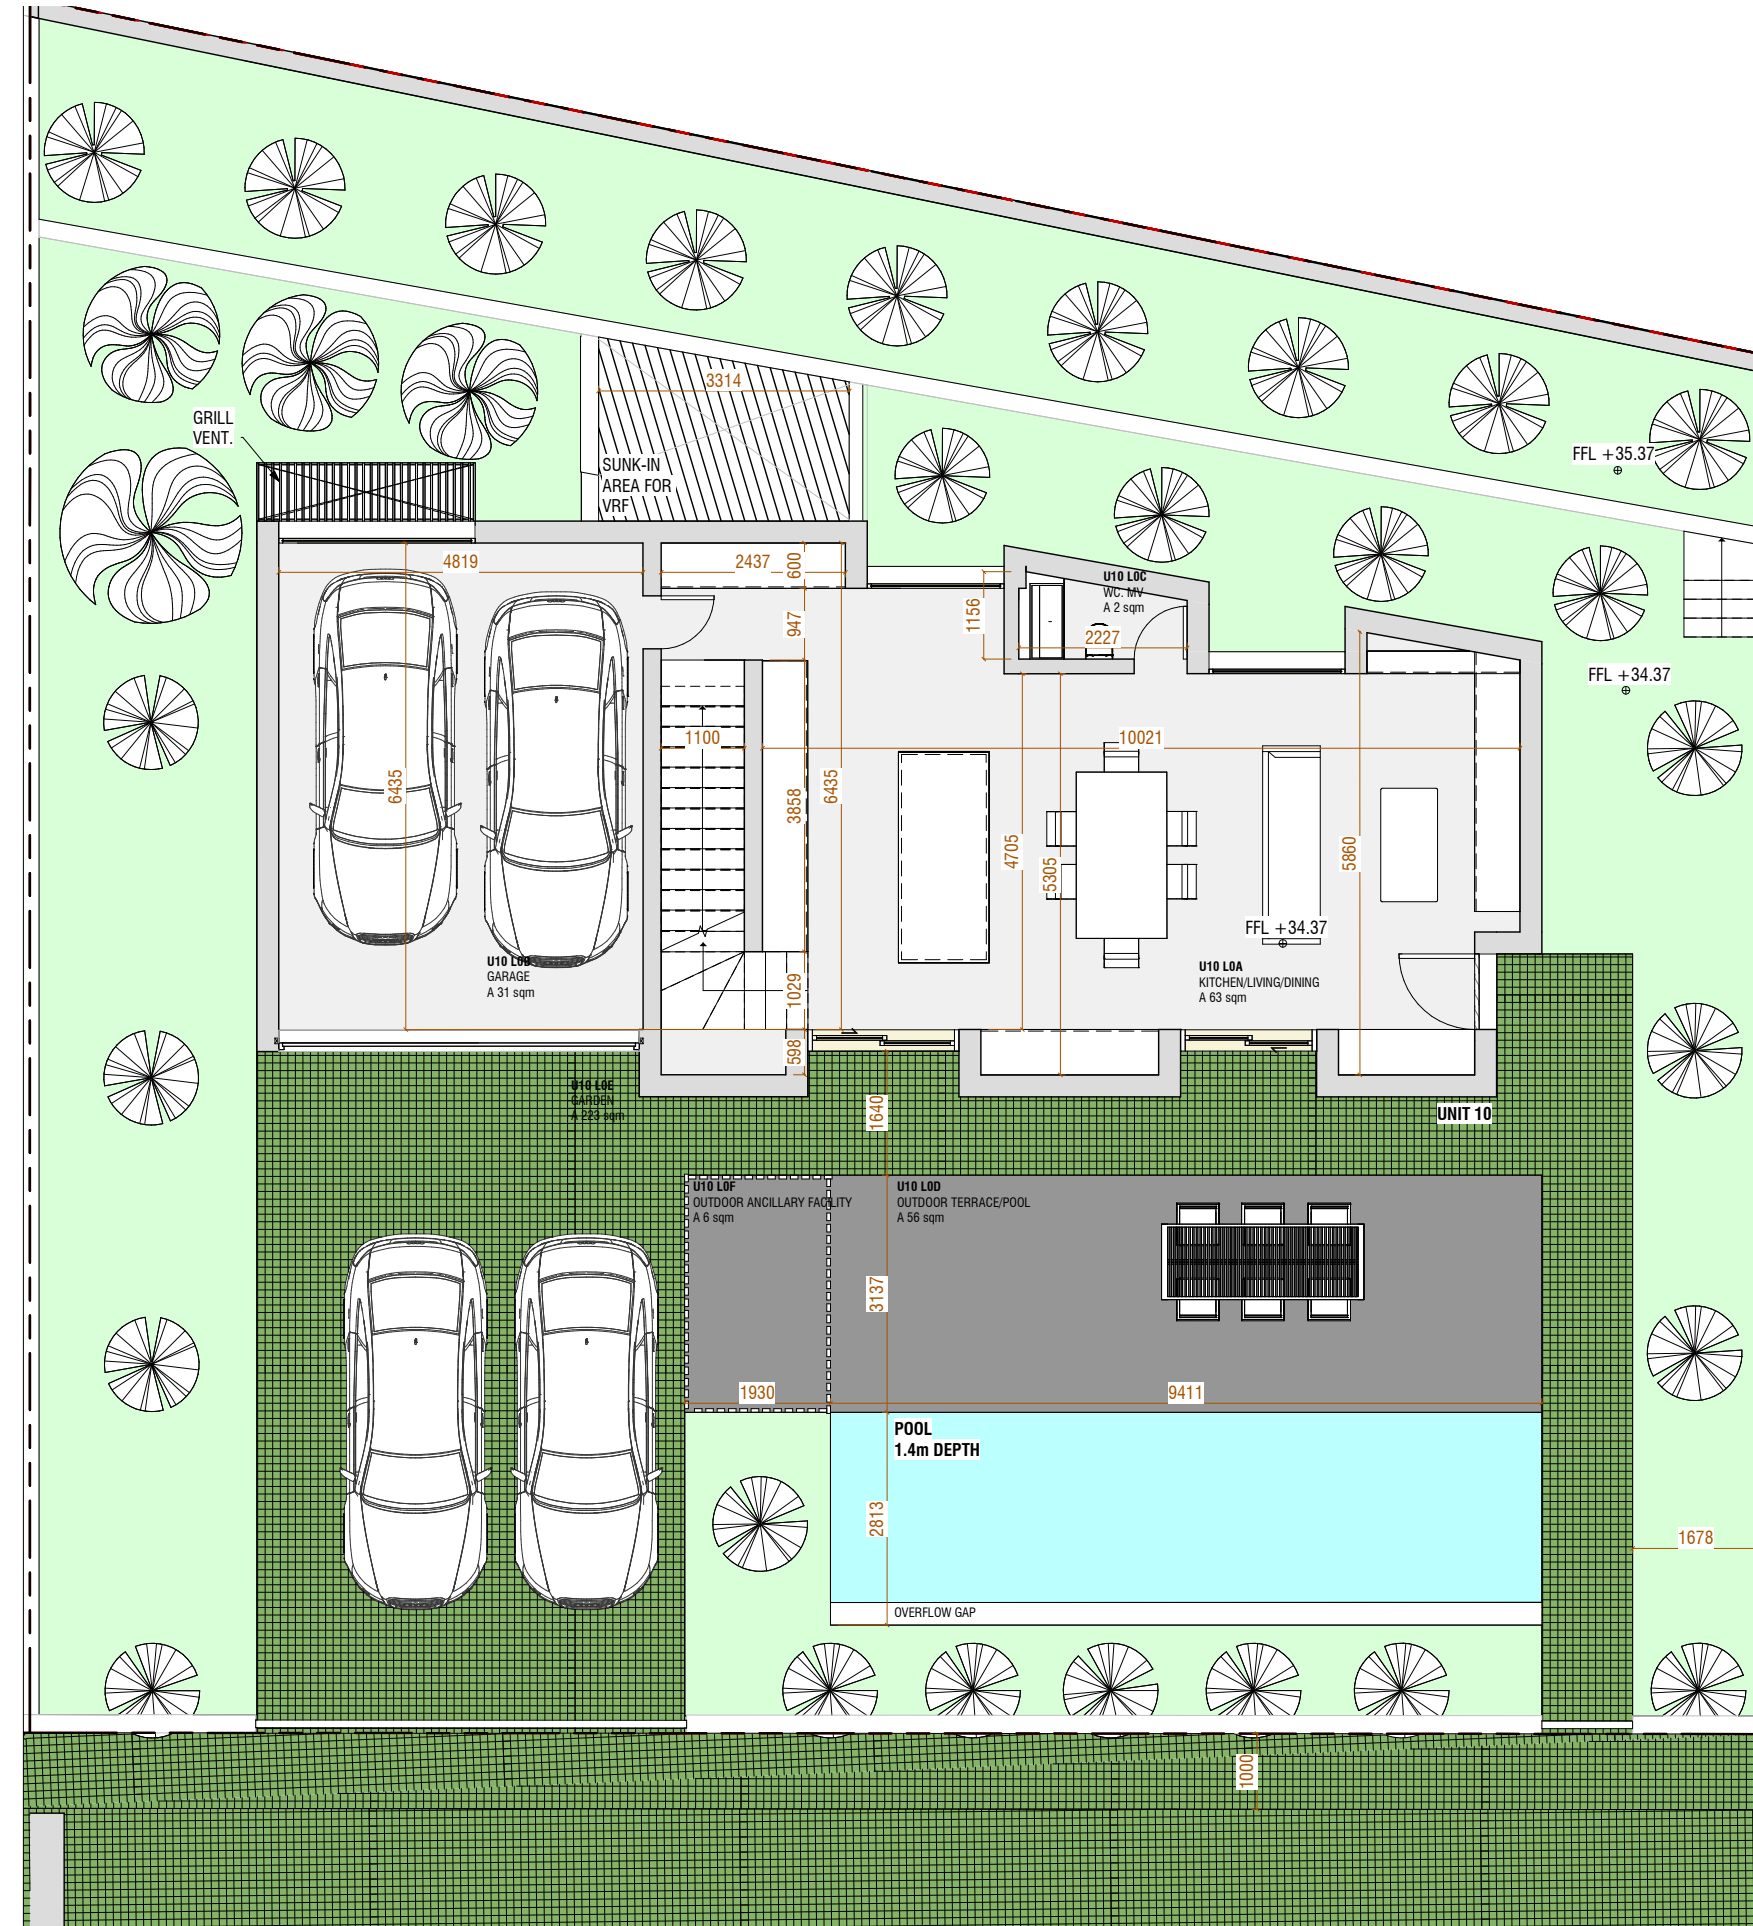

unit 10, level 0

PLOT AREA UNIT 10	
NAME	AREA (sqm)
PLOT AREA	473
LANDSCAPE	298
OUTDOOR ANCILLARY FACILITY	6
POOL AND DECK AREA	56
TOTAL FOOTPRINT	149
FLOOR SPACE - UNIT 10	
NAME	AREA (sqm)
UNIT 10	
FLOOR SPACE LEVEL 0	114
FLOOR SPACE LEVEL 1	86
GRAND TOTAL	200

unit 10, level 1

PLOT AREA UNIT 10	
NAME	AREA (sqm)
PLOT AREA	473
LANDSCAPE	298
OUTDOOR ANCILLARY FACILITY	6
POOL AND DECK AREA	56
TOTAL FOOTPRINT	149
FLOOR SPACE - UNIT 10	
NAME	AREA (sqm)
UNIT 10	
FLOOR SPACE LEVEL 0	114
FLOOR SPACE LEVEL 1	86
GRAND TOTAL	200

unit 10, level -1

PLOT AREA UNIT 10	
NAME	AREA (sqm)
PLOT AREA	473
LANDSCAPE	298
OUTDOOR ANCILLARY FACILITY	6
POOL AND DECK AREA	56
TOTAL FOOTPRINT	149
FLOOR SPACE - UNIT 10	
NAME	AREA (sqm)
UNIT 10	
FLOOR SPACE LEVEL 0	114
FLOOR SPACE LEVEL 1	86
GRAND TOTAL	200