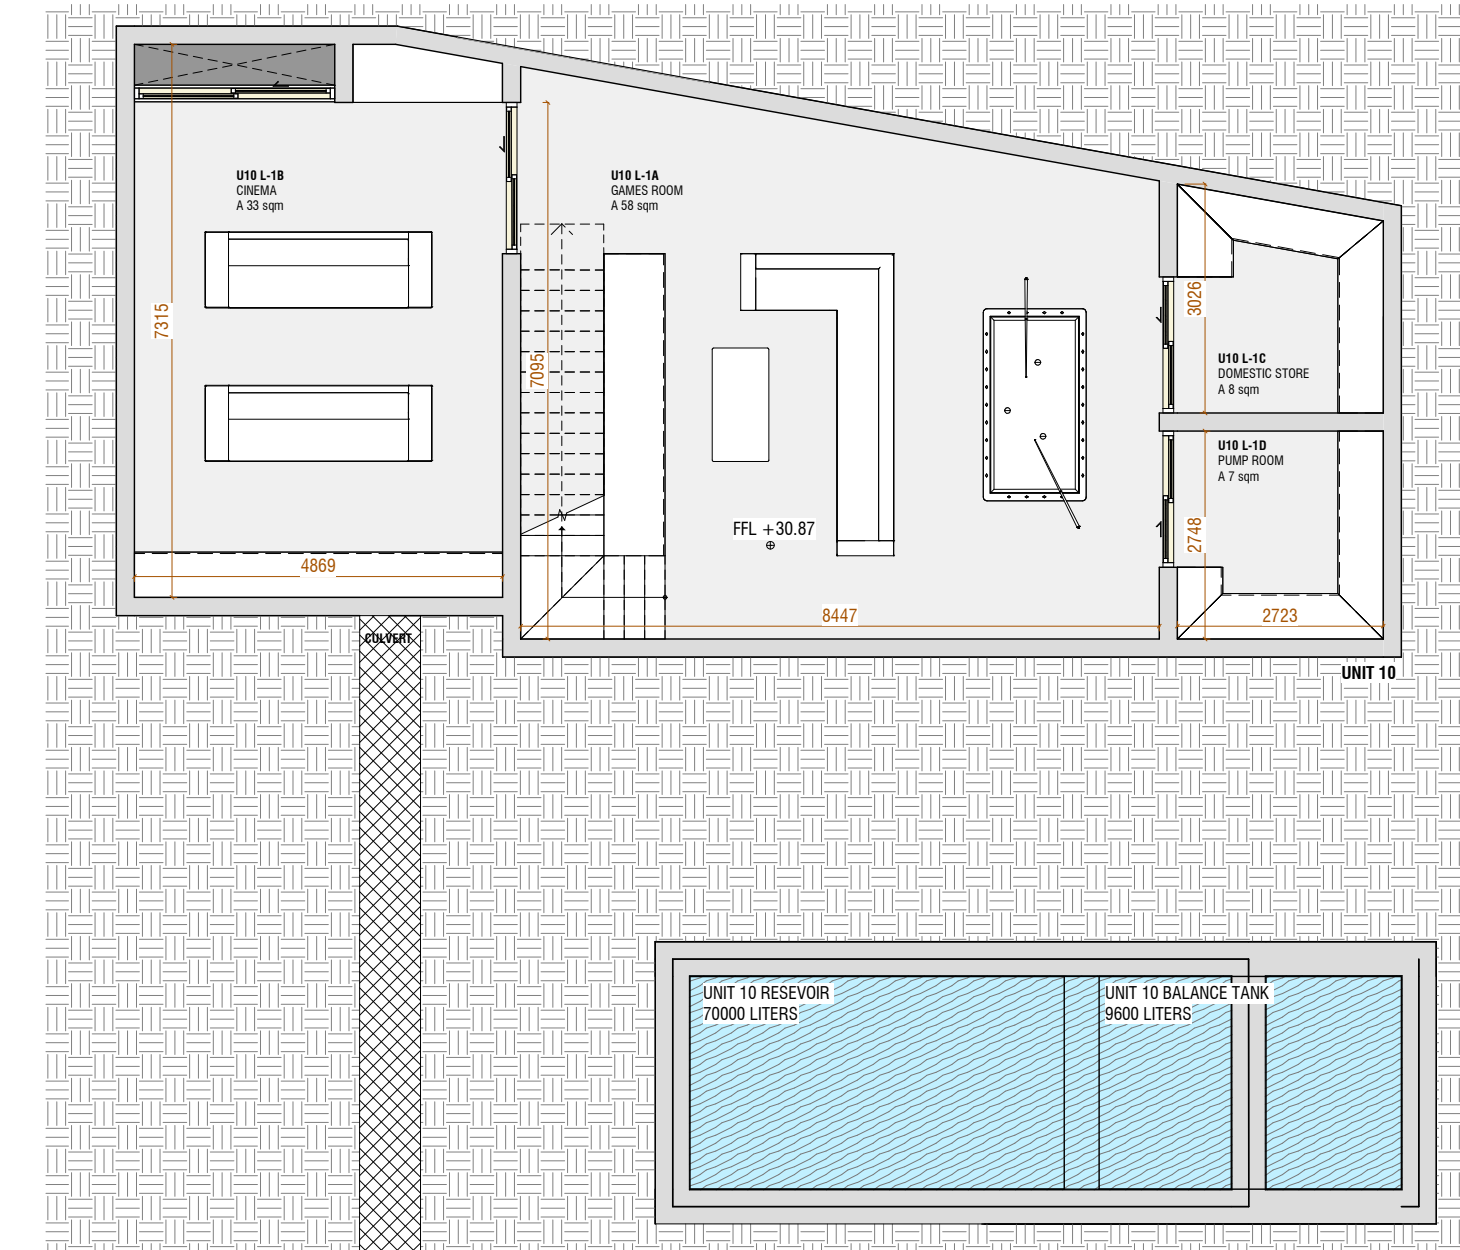

unit 10, level 0

PLOT AREA UNIT 10	
NAME	AREA (sqm)
PLOT AREA	473
LANDSCAPE	298
OUTDOOR ANCILLARY FACILITY	6
POOL AND DECK AREA	56
TOTAL FOOTPRINT	149
FLOOR SPACE - UNIT 10	
NAME	AREA (sqm)
UNIT 10	
FLOOR SPACE LEVEL 0	114
FLOOR SPACE LEVEL 1	86
GRAND TOTAL	200

unit 10, level 1

PLOT AREA UNIT 10	
NAME	AREA (sqm)
PLOT AREA	473
LANDSCAPE	298
OUTDOOR ANCILLARY FACILITY	6
POOL AND DECK AREA	56
TOTAL FOOTPRINT	149
FLOOR SPACE - UNIT 10	
NAME	AREA (sqm)
UNIT 10	
FLOOR SPACE LEVEL 0	114
FLOOR SPACE LEVEL 1	86
GRAND TOTAL	200

unit 10, level -1

PLOT AREA UNIT 10	
NAME	AREA (sqm)
PLOT AREA	473
LANDSCAPE	298
OUTDOOR ANCILLARY FACILITY	6
POOL AND DECK AREA	56
TOTAL FOOTPRINT	149
FLOOR SPACE - UNIT 10	
NAME	AREA (sqm)
UNIT 10	
FLOOR SPACE LEVEL 0	114
FLOOR SPACE LEVEL 1	86
GRAND TOTAL	200