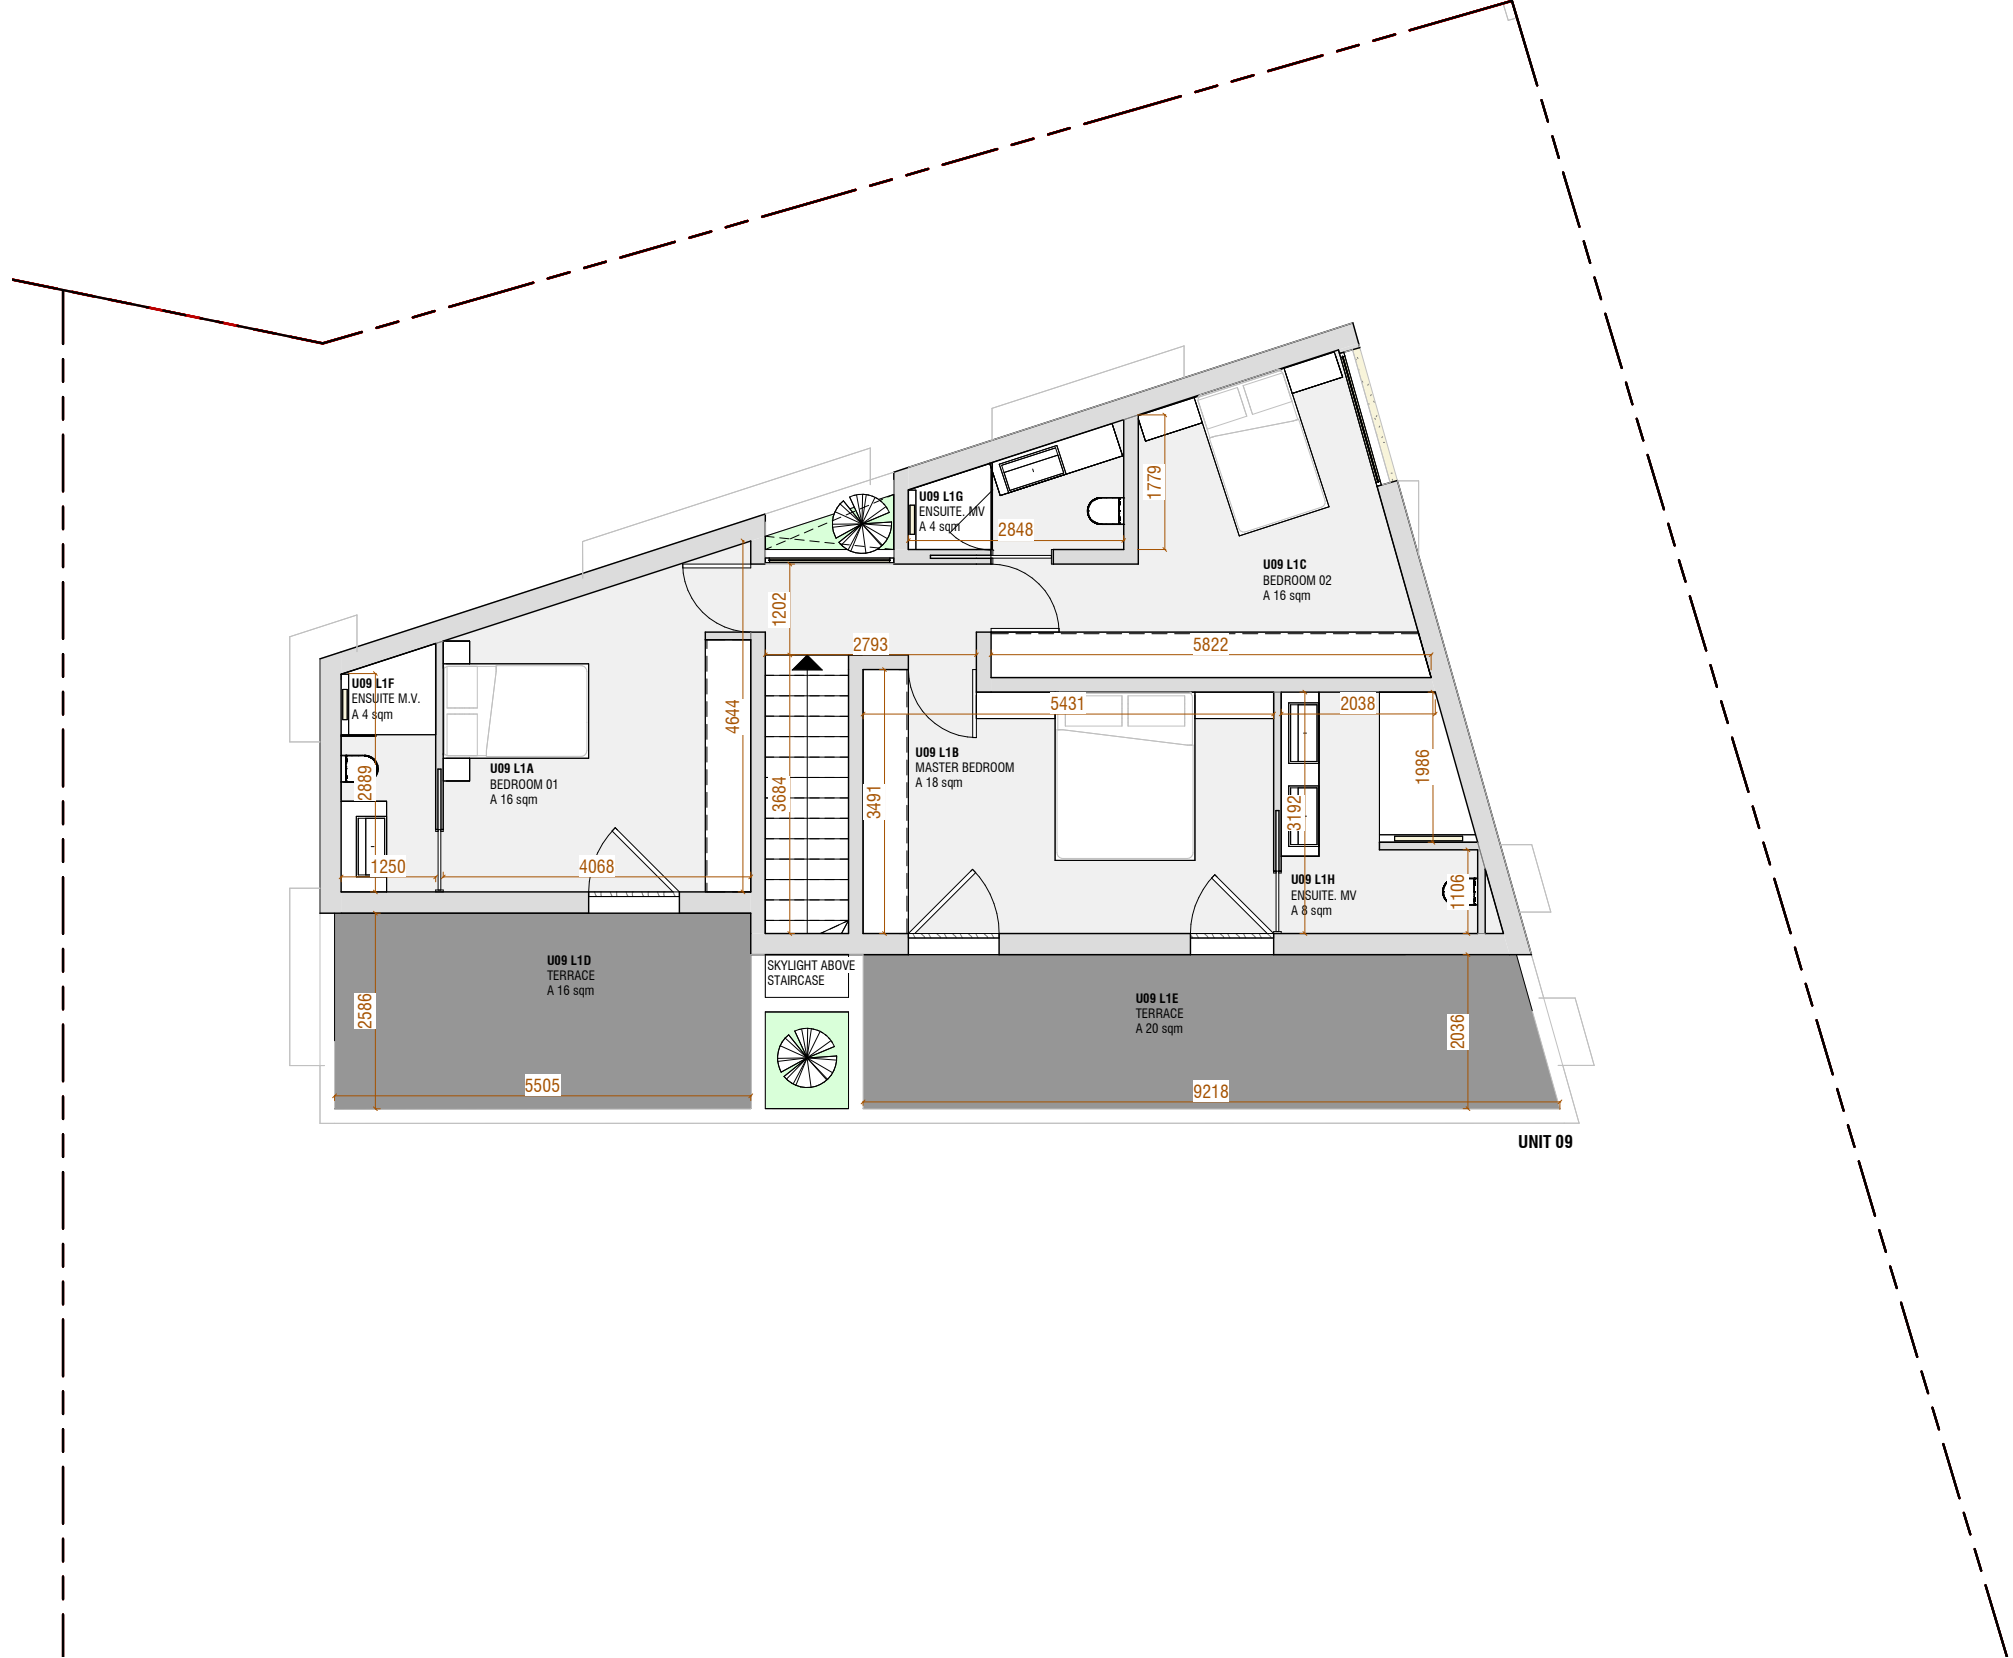

unit 09, level 0

PLOT AREA UNIT 09	
NAME	AREA (sqm)
PLOT AREA	446
LANDSCAPE	259
OUTDOOR ANCILLARY FACILITY	6
POOL AND DECK AREA	69
TOTAL FOOTPRINT	119
FLOOR SPACE - UNIT 9	
NAME	AREA (sqm)
UNIT 9	
FLOOR SPACE LEVEL 0	111
FLOOR SPACE LEVEL 1	89
GRAND TOTAL	200

unit 09, level 1

PLOT AREA UNIT 09	
NAME	AREA (sqm)
PLOT AREA	446
LANDSCAPE	259
OUTDOOR ANCILLARY FACILITY	0
POOL AND DECK AREA	68
TOTAL FOOTPRINT	119
FLOOR SPACE - UNIT 9	
NAME	AREA(sqm)
UNIT 9	
FLOOR SPACE LEVEL 0	111
FLOOR SPACE LEVEL 1	89
GRAND TOTAL	200

unit 09, level -1

PLOT AREA UNIT 09	
NAME	AREA (sqm)
PLOT AREA	446
LANDSCAPE	259
OUTDOOR ANCILLARY FACILITY	0
POOL AND DECK AREA	68
TOTAL FOOTPRINT	119
FLOOR SPACE - UNIT 9	
NAME	AREA(sqm)
UNIT 9	
FLOOR SPACE LEVEL 0	111
FLOOR SPACE LEVEL 1	89
GRAND TOTAL	200