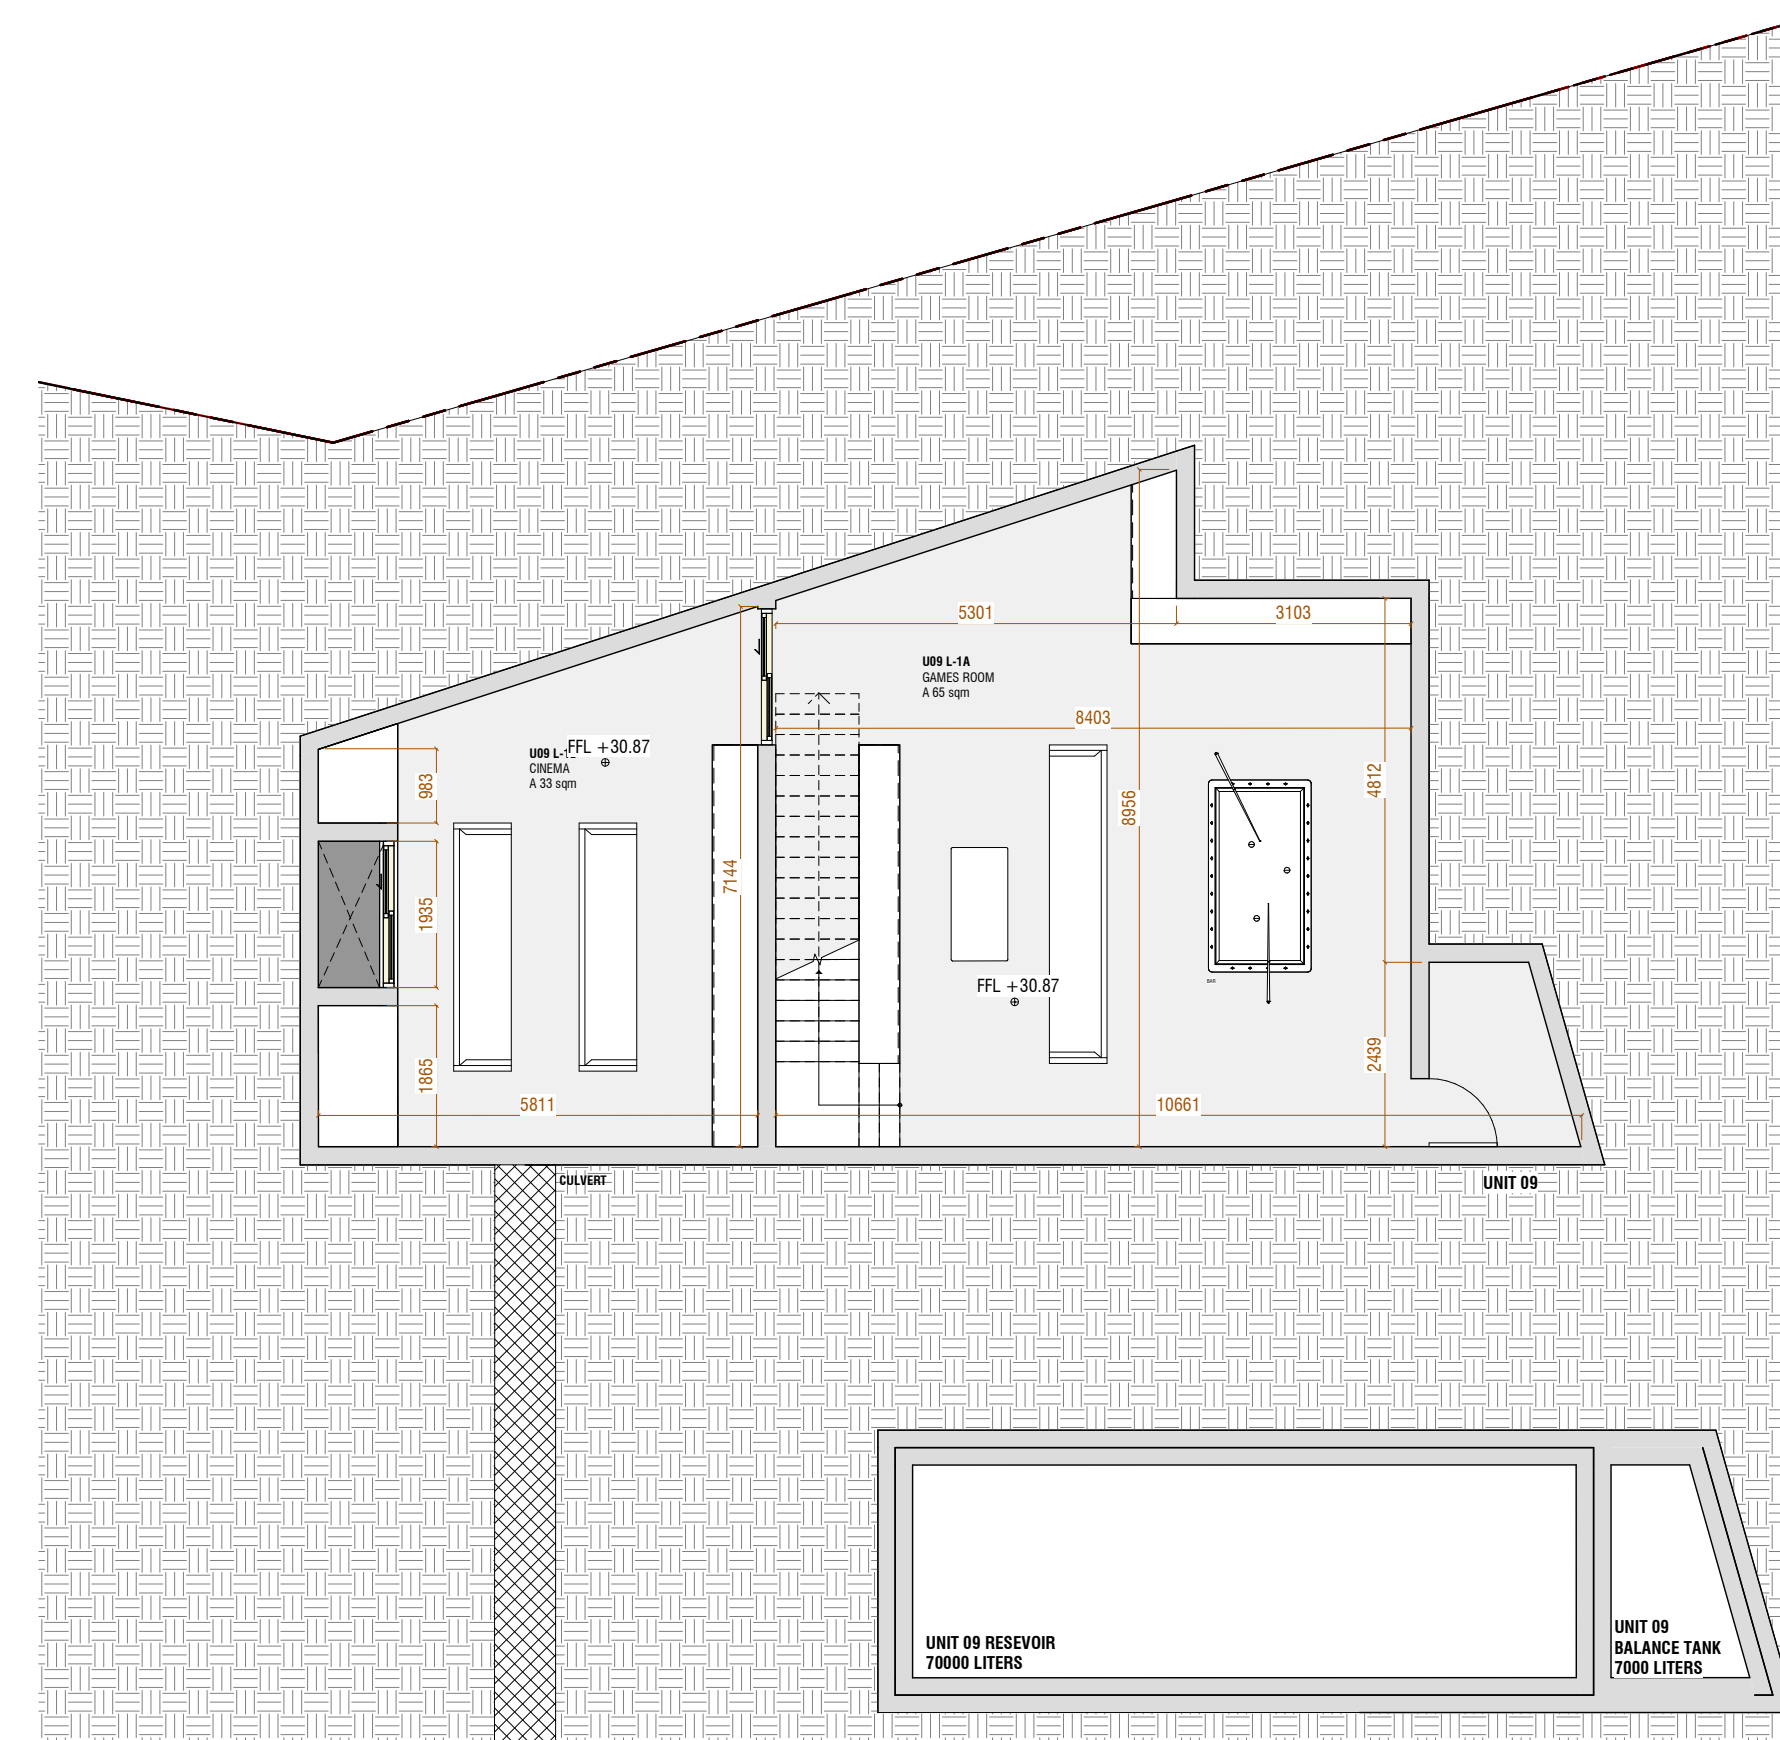

unit 09, level 0

PLOT AREA UNIT 09	
NAME	AREA (sqm)
PLOT AREA	446
LANDSCAPE	259
OUTDOOR ANCILLARY FACILITY	6
POOL AND DECK AREA	69
TOTAL FOOTPRINT	119
FLOOR SPACE - UNIT 9	
NAME	AREA (sqm)
UNIT 9	
FLOOR SPACE LEVEL 0	111
FLOOR SPACE LEVEL 1	89
GRAND TOTAL	200

unit 09, level 1

PLOT AREA UNIT 09	
NAME	AREA (sqm)
PLOT AREA	446
LANDSCAPE	259
OUTDOOR ANCILLARY FACILITY	0
POOL AND DECK AREA	68
TOTAL FOOTPRINT	119
FLOOR SPACE - UNIT 9	
NAME	AREA(sqm)
UNIT 9	
FLOOR SPACE LEVEL 0	111
FLOOR SPACE LEVEL 1	89
GRAND TOTAL	200

unit 09, level -1

PLOT AREA UNIT 09	
NAME	AREA (sqm)
PLOT AREA	446
LANDSCAPE	259
OUTDOOR ANCILLARY FACILITY	0
POOL AND DECK AREA	68
TOTAL FOOTPRINT	119
FLOOR SPACE - UNIT 9	
NAME	AREA(sqm)
UNIT 9	
FLOOR SPACE LEVEL 0	111
FLOOR SPACE LEVEL 1	89
GRAND TOTAL	200