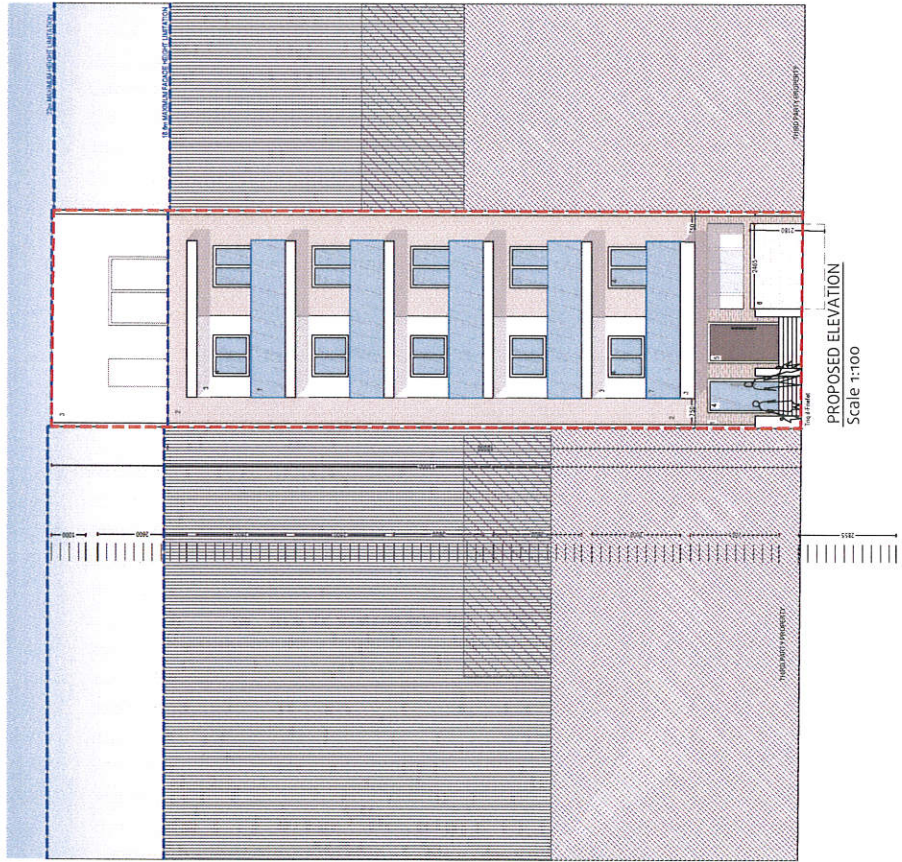

PROPOSED BASEMENT  
Scale 1:100

PROPOSED GROUND FLOOR  
Scale 1:100

PROPOSED TYPICAL FLOOR  
Scale 1:100

PROPOSED RECEDED FLOOR  
Scale 1:100

PROPOSED ROOF  
Scale 1:100

PROPOSED ELEVATION  
Scale 1:100

**MATERIALS LEGEND**

- 1 - Travertine Cladding
- 2 - Rendered Masonry - Taupe
- 3 - Rendered Masonry - White
- 4 - Aluminium Apertures - White
- 5 - Timber Main Entrance Door
- 6 - PVC Segmental Garage Door - White