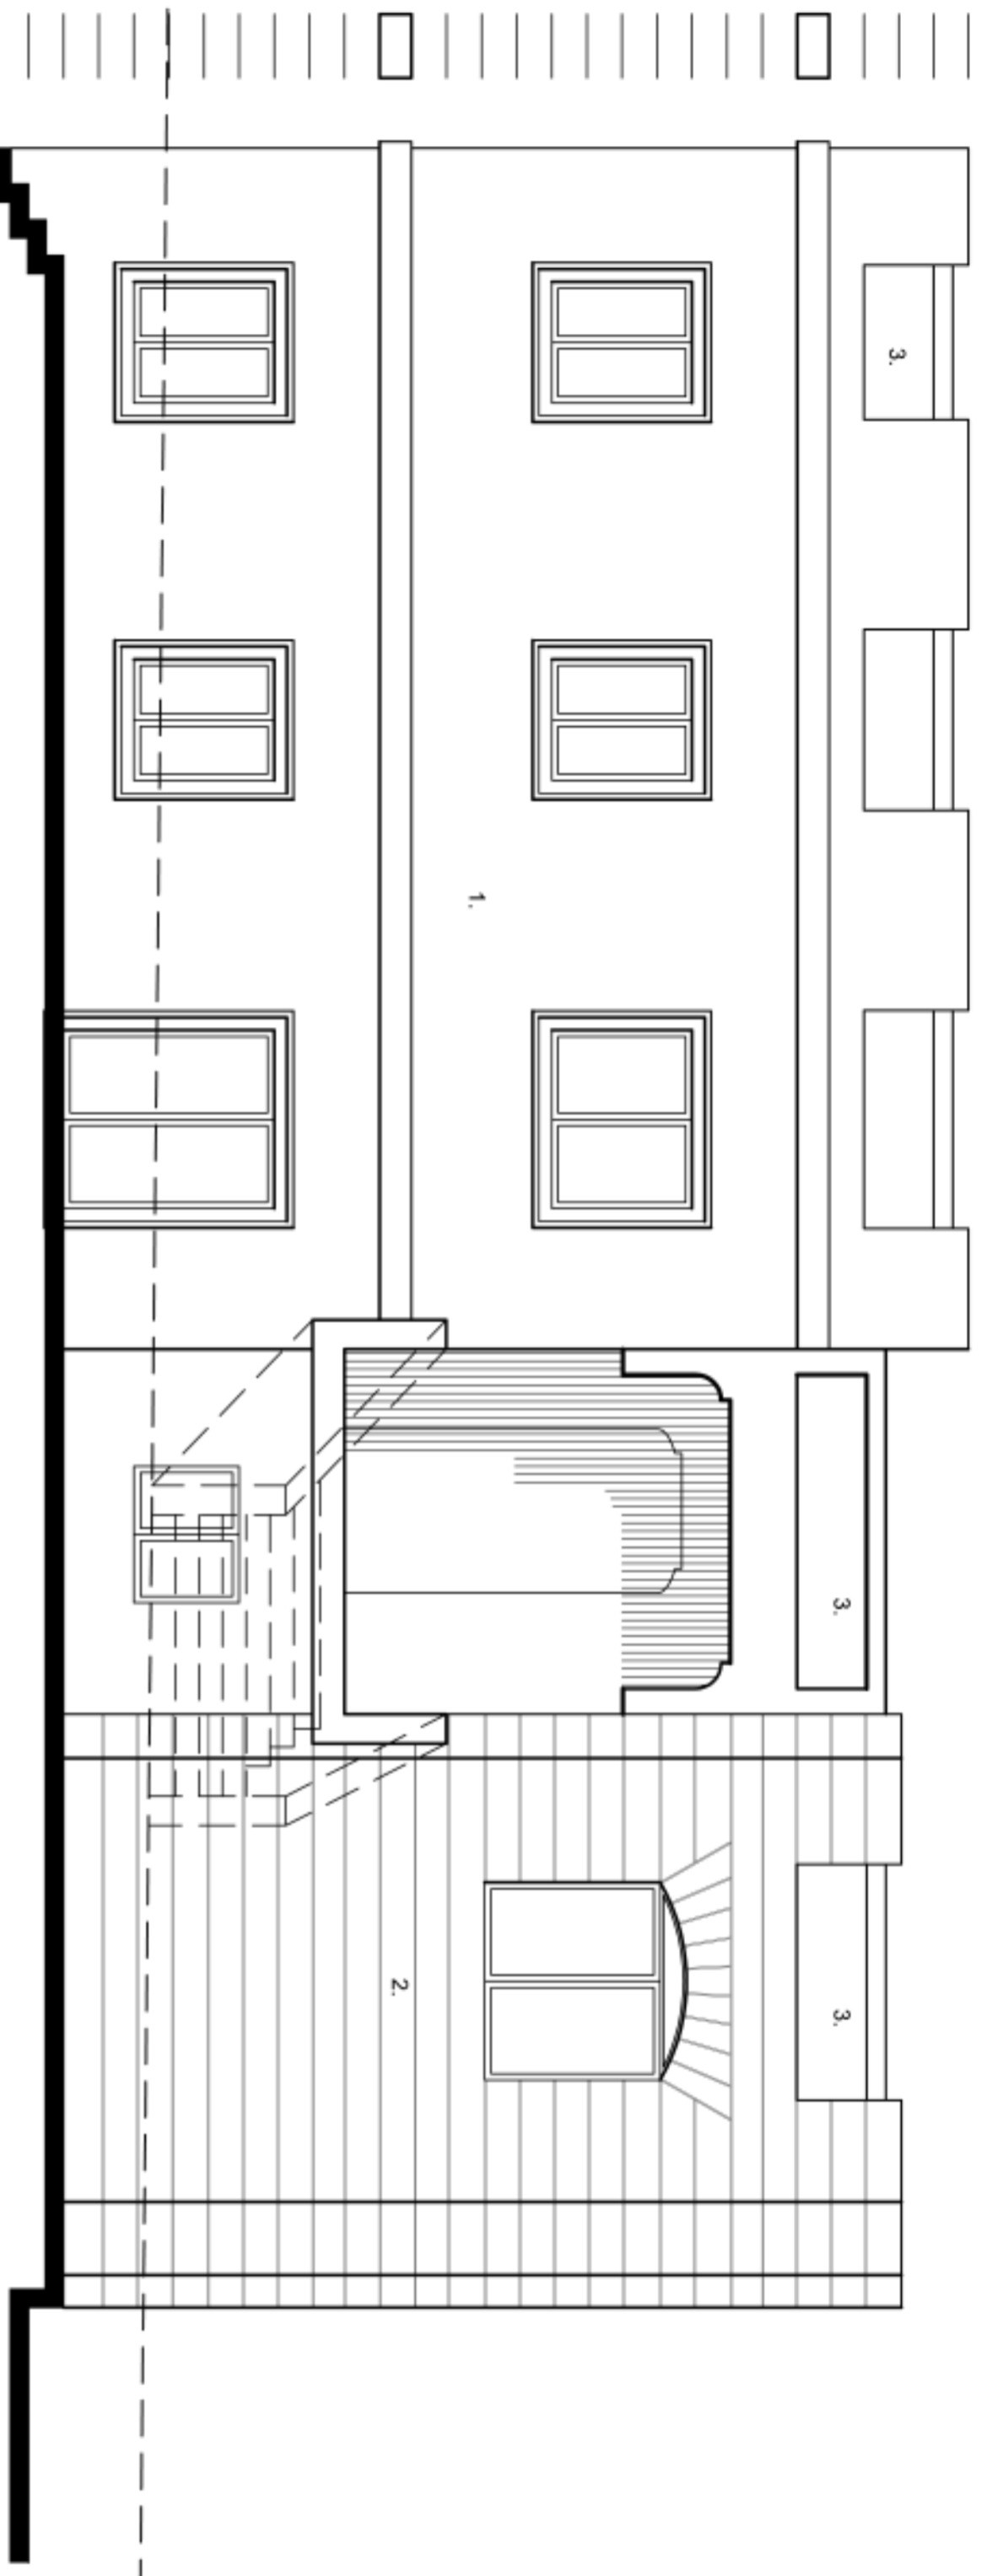

Scale - 1:100

Scale - 1:50

- FINISHES:**
- 1. Exposed masonry walls.
  - 2. Masonry with Imbroil Finish.
  - 3. H.C.B. rendered in light color.
  - 4. Galvanised steel garage door.

FRONT ELEVATION (1:50)  
As built

SIDE ELEVATION (1:50)  
As built