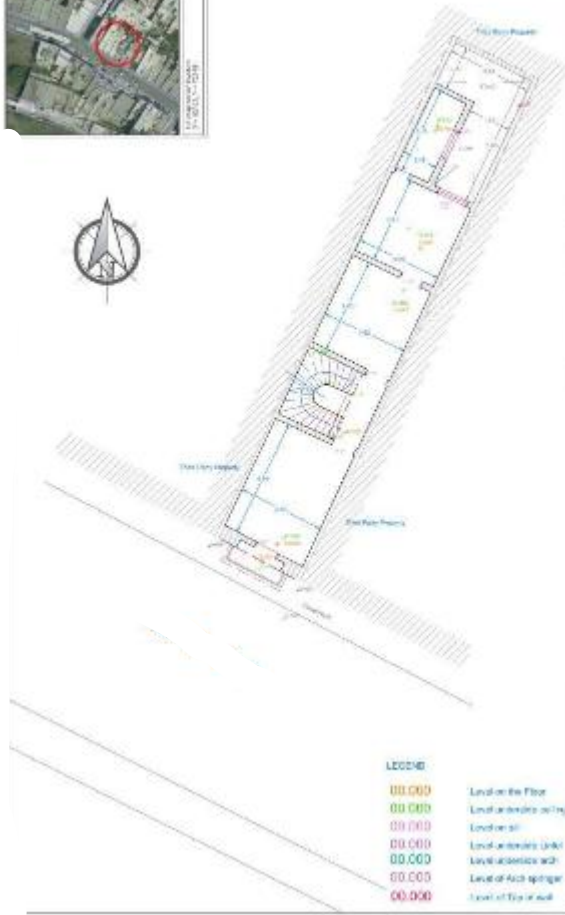

PROJEKTION

LEGENDE

- 00.000 Level on the Floor
- 00.000 Level on the ceiling
- 00.000 Level on all
- 00.000 Level on the wall
- 00.000 Level on the side wall
- 00.000 Level of Arch spring
- 00.000 Level of Top of wall