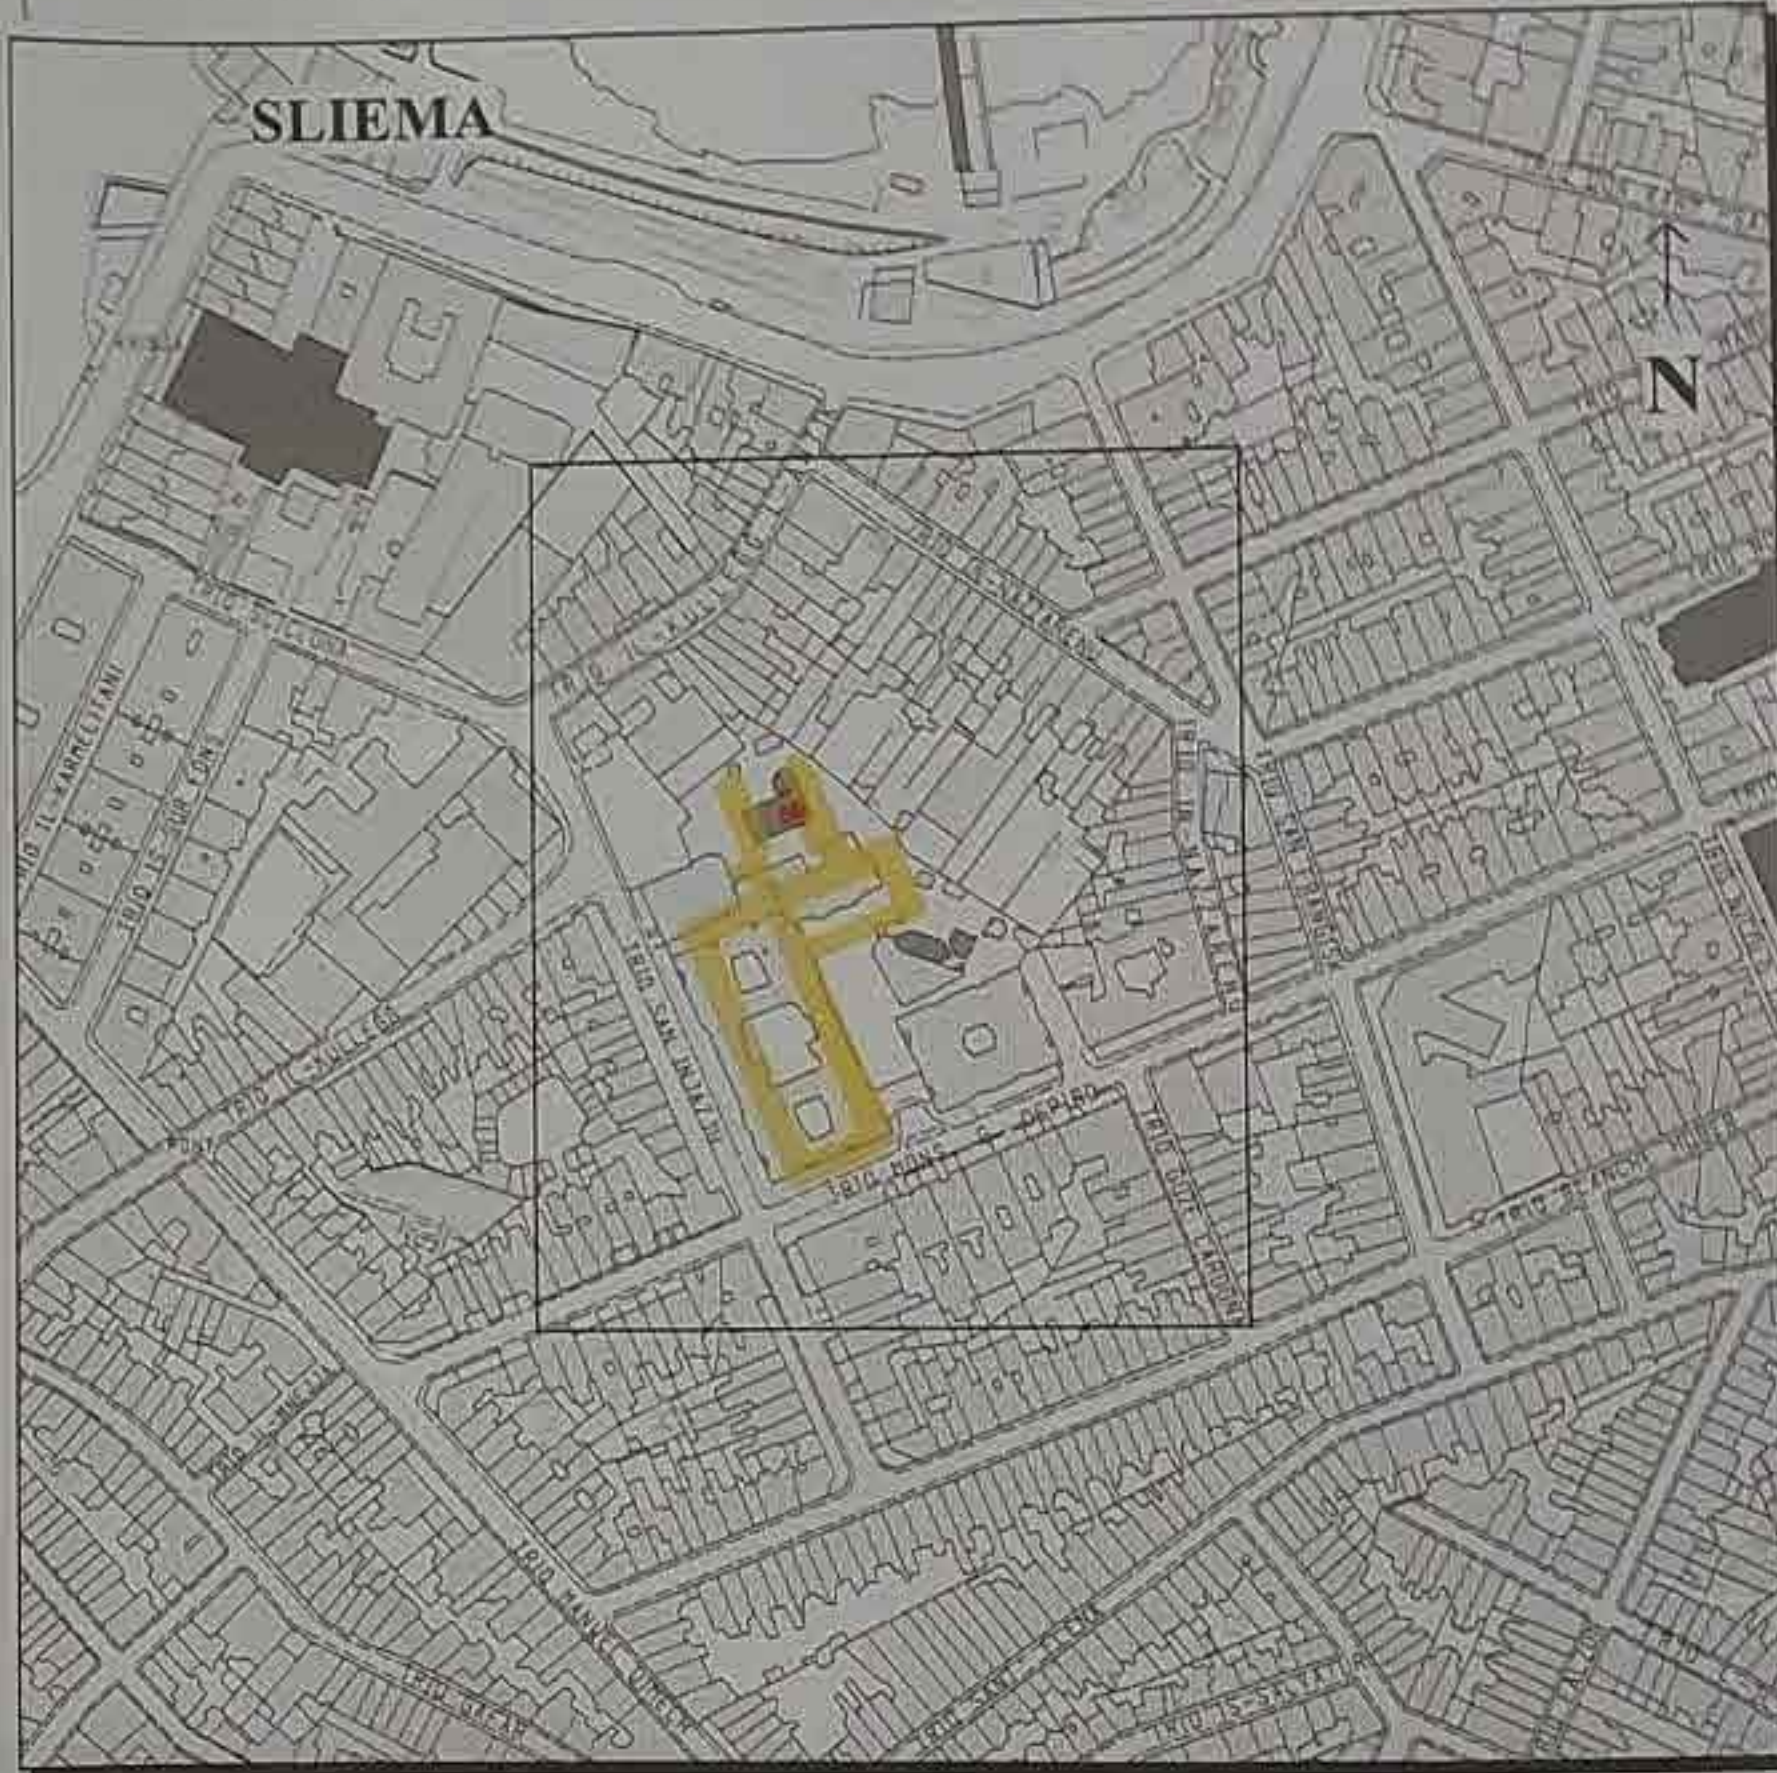

Gvern Ta' Malta

Pjanta tas-sit 1:2500 Site Plan

Government of Malta

Registru tal-Artijiet

Land Registry

Casa Bolino, 116 Triq il-Punent, Valletta

Casa Bolino, 116 West Street, Valletta

Nru tal-Mappa: Map Number	251792M	Pozizzjoni Centrali: Centre Coordinates	x = 54654 y = 74662	Parti minn SS: Extracted from SS	5474	Data: Date	19/08/2013

Perit
Architect:
Timbru tal-Perit
Architect's Stamp

Arielle Abdill

ARCHITECT ARIELLE ABDILL
B.E & A (HONS) M.I.D (POLITECNICO DI MILANO) A.S.C
ARCHITECT & CIVIL ENGINEER

Qies (metri kwadri)
Area (square metres)

Circa 16.2 sq. m

Firma tal-Applikant
Applicant's signature

Dritt Mhallas
Fee Paid