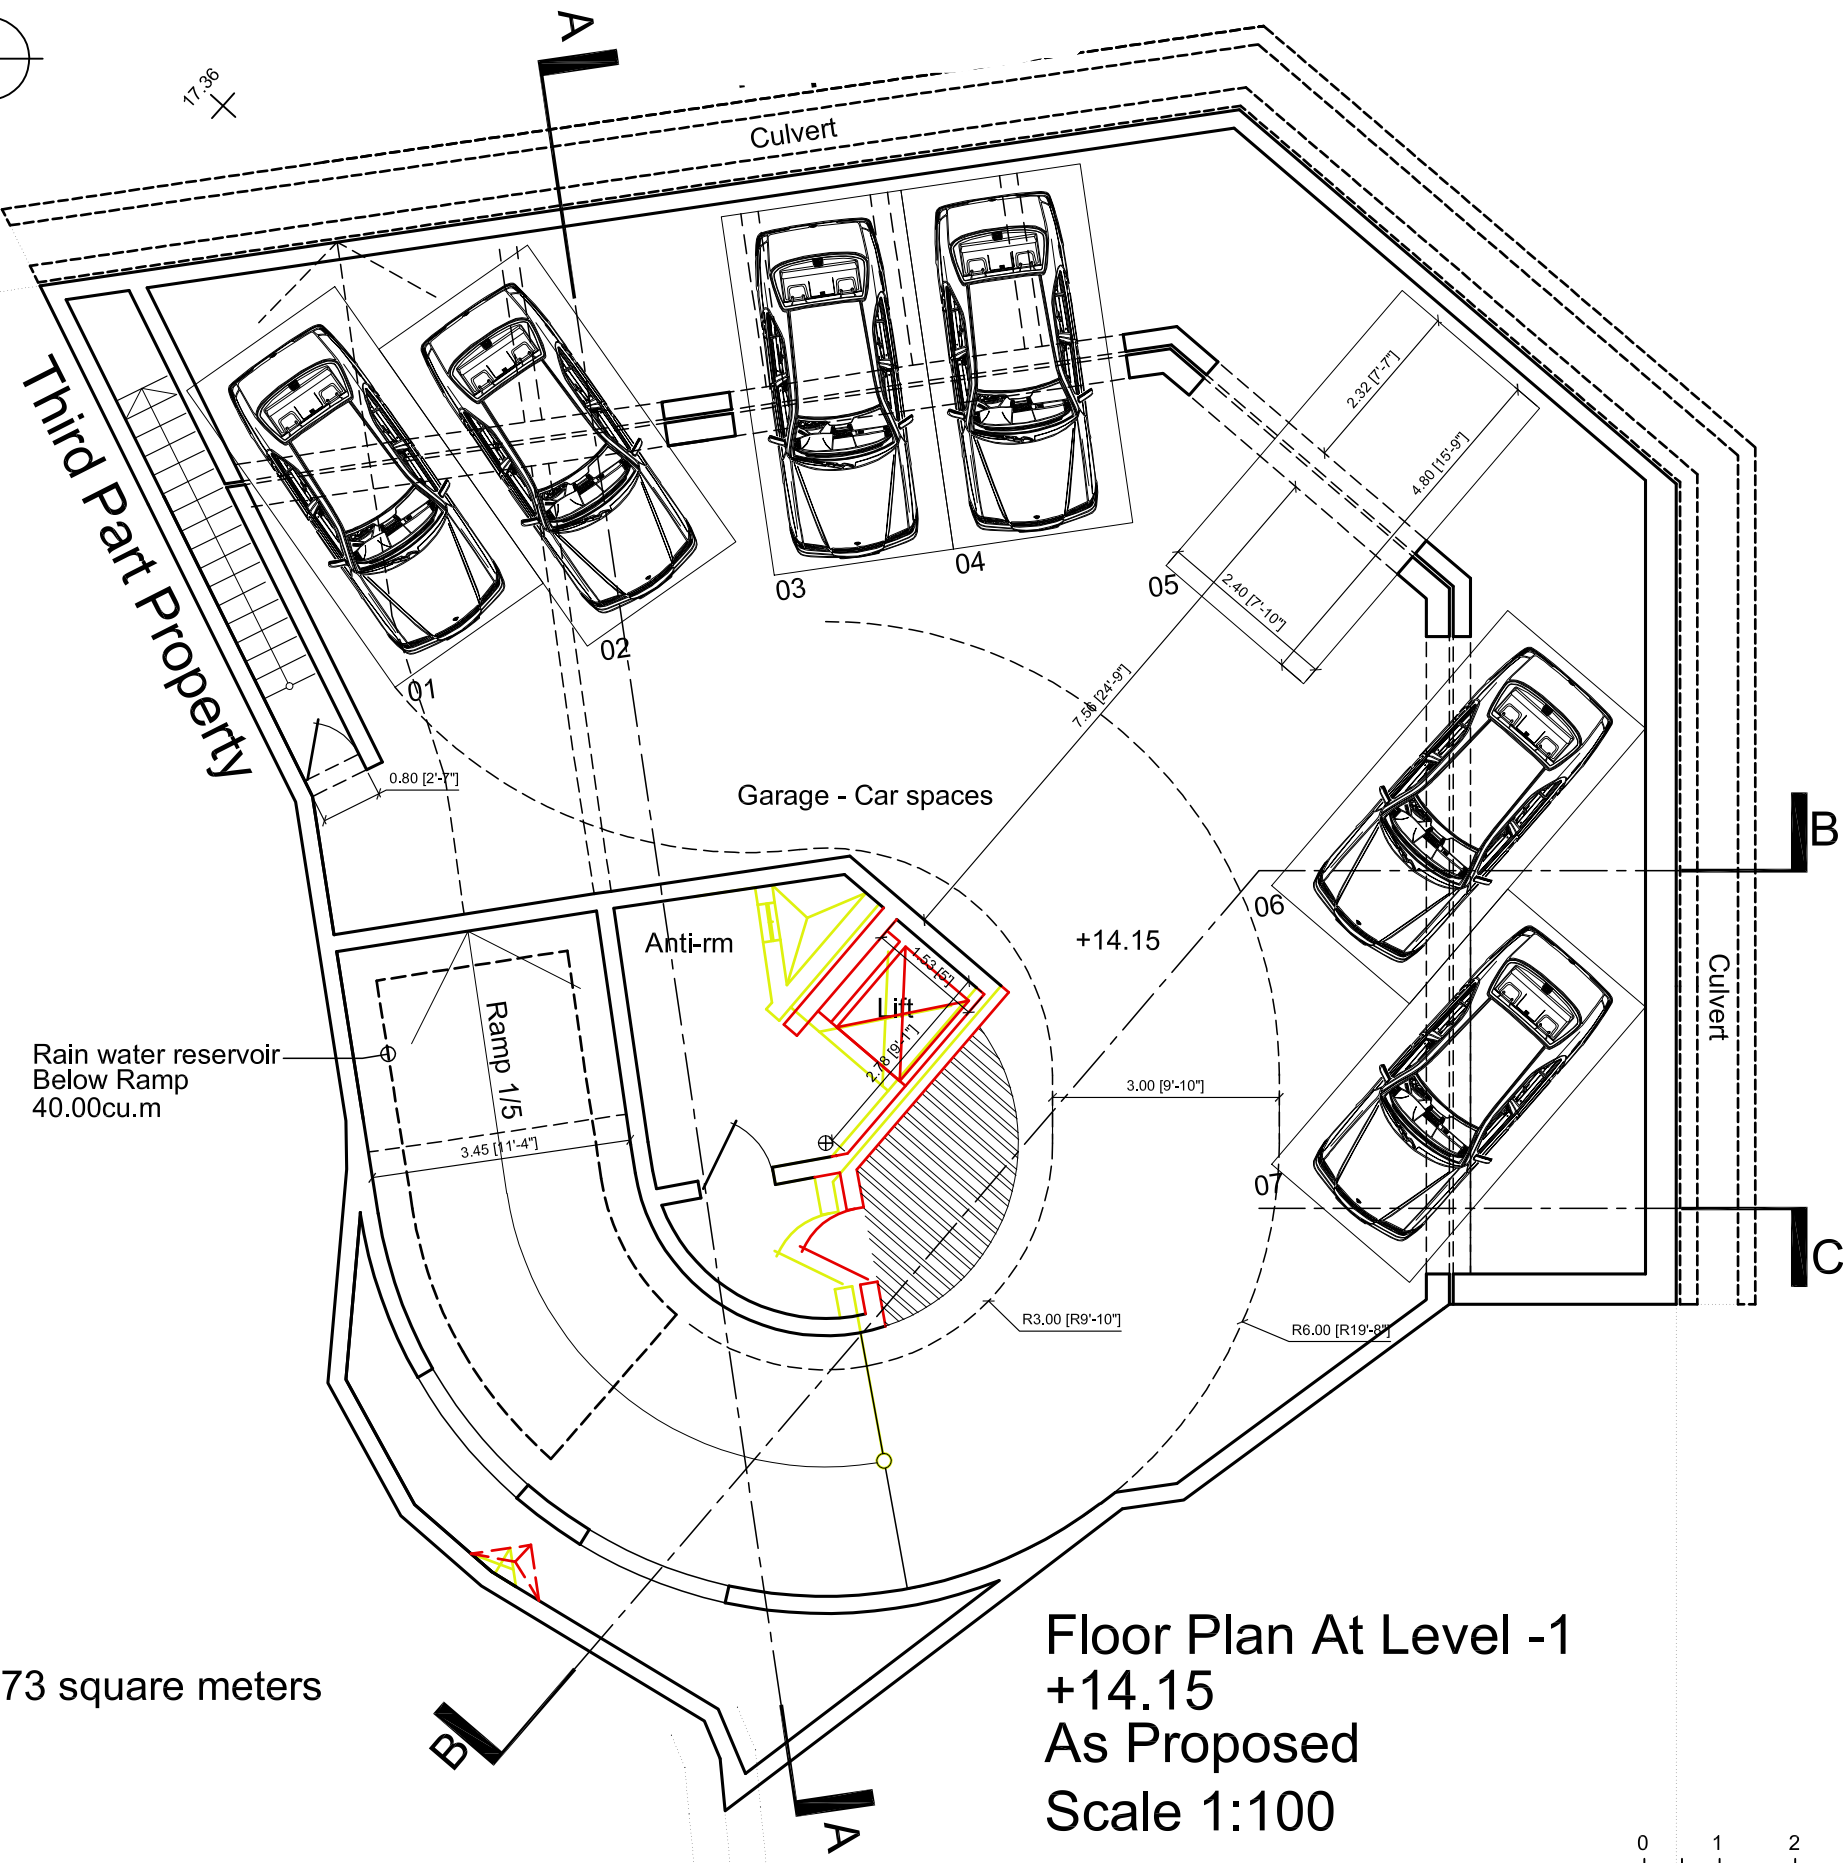

17.36

Total Site Area : 324.73 square meters

Floor Plan At Level -1
 +14.15
 As Proposed
 Scale 1:100