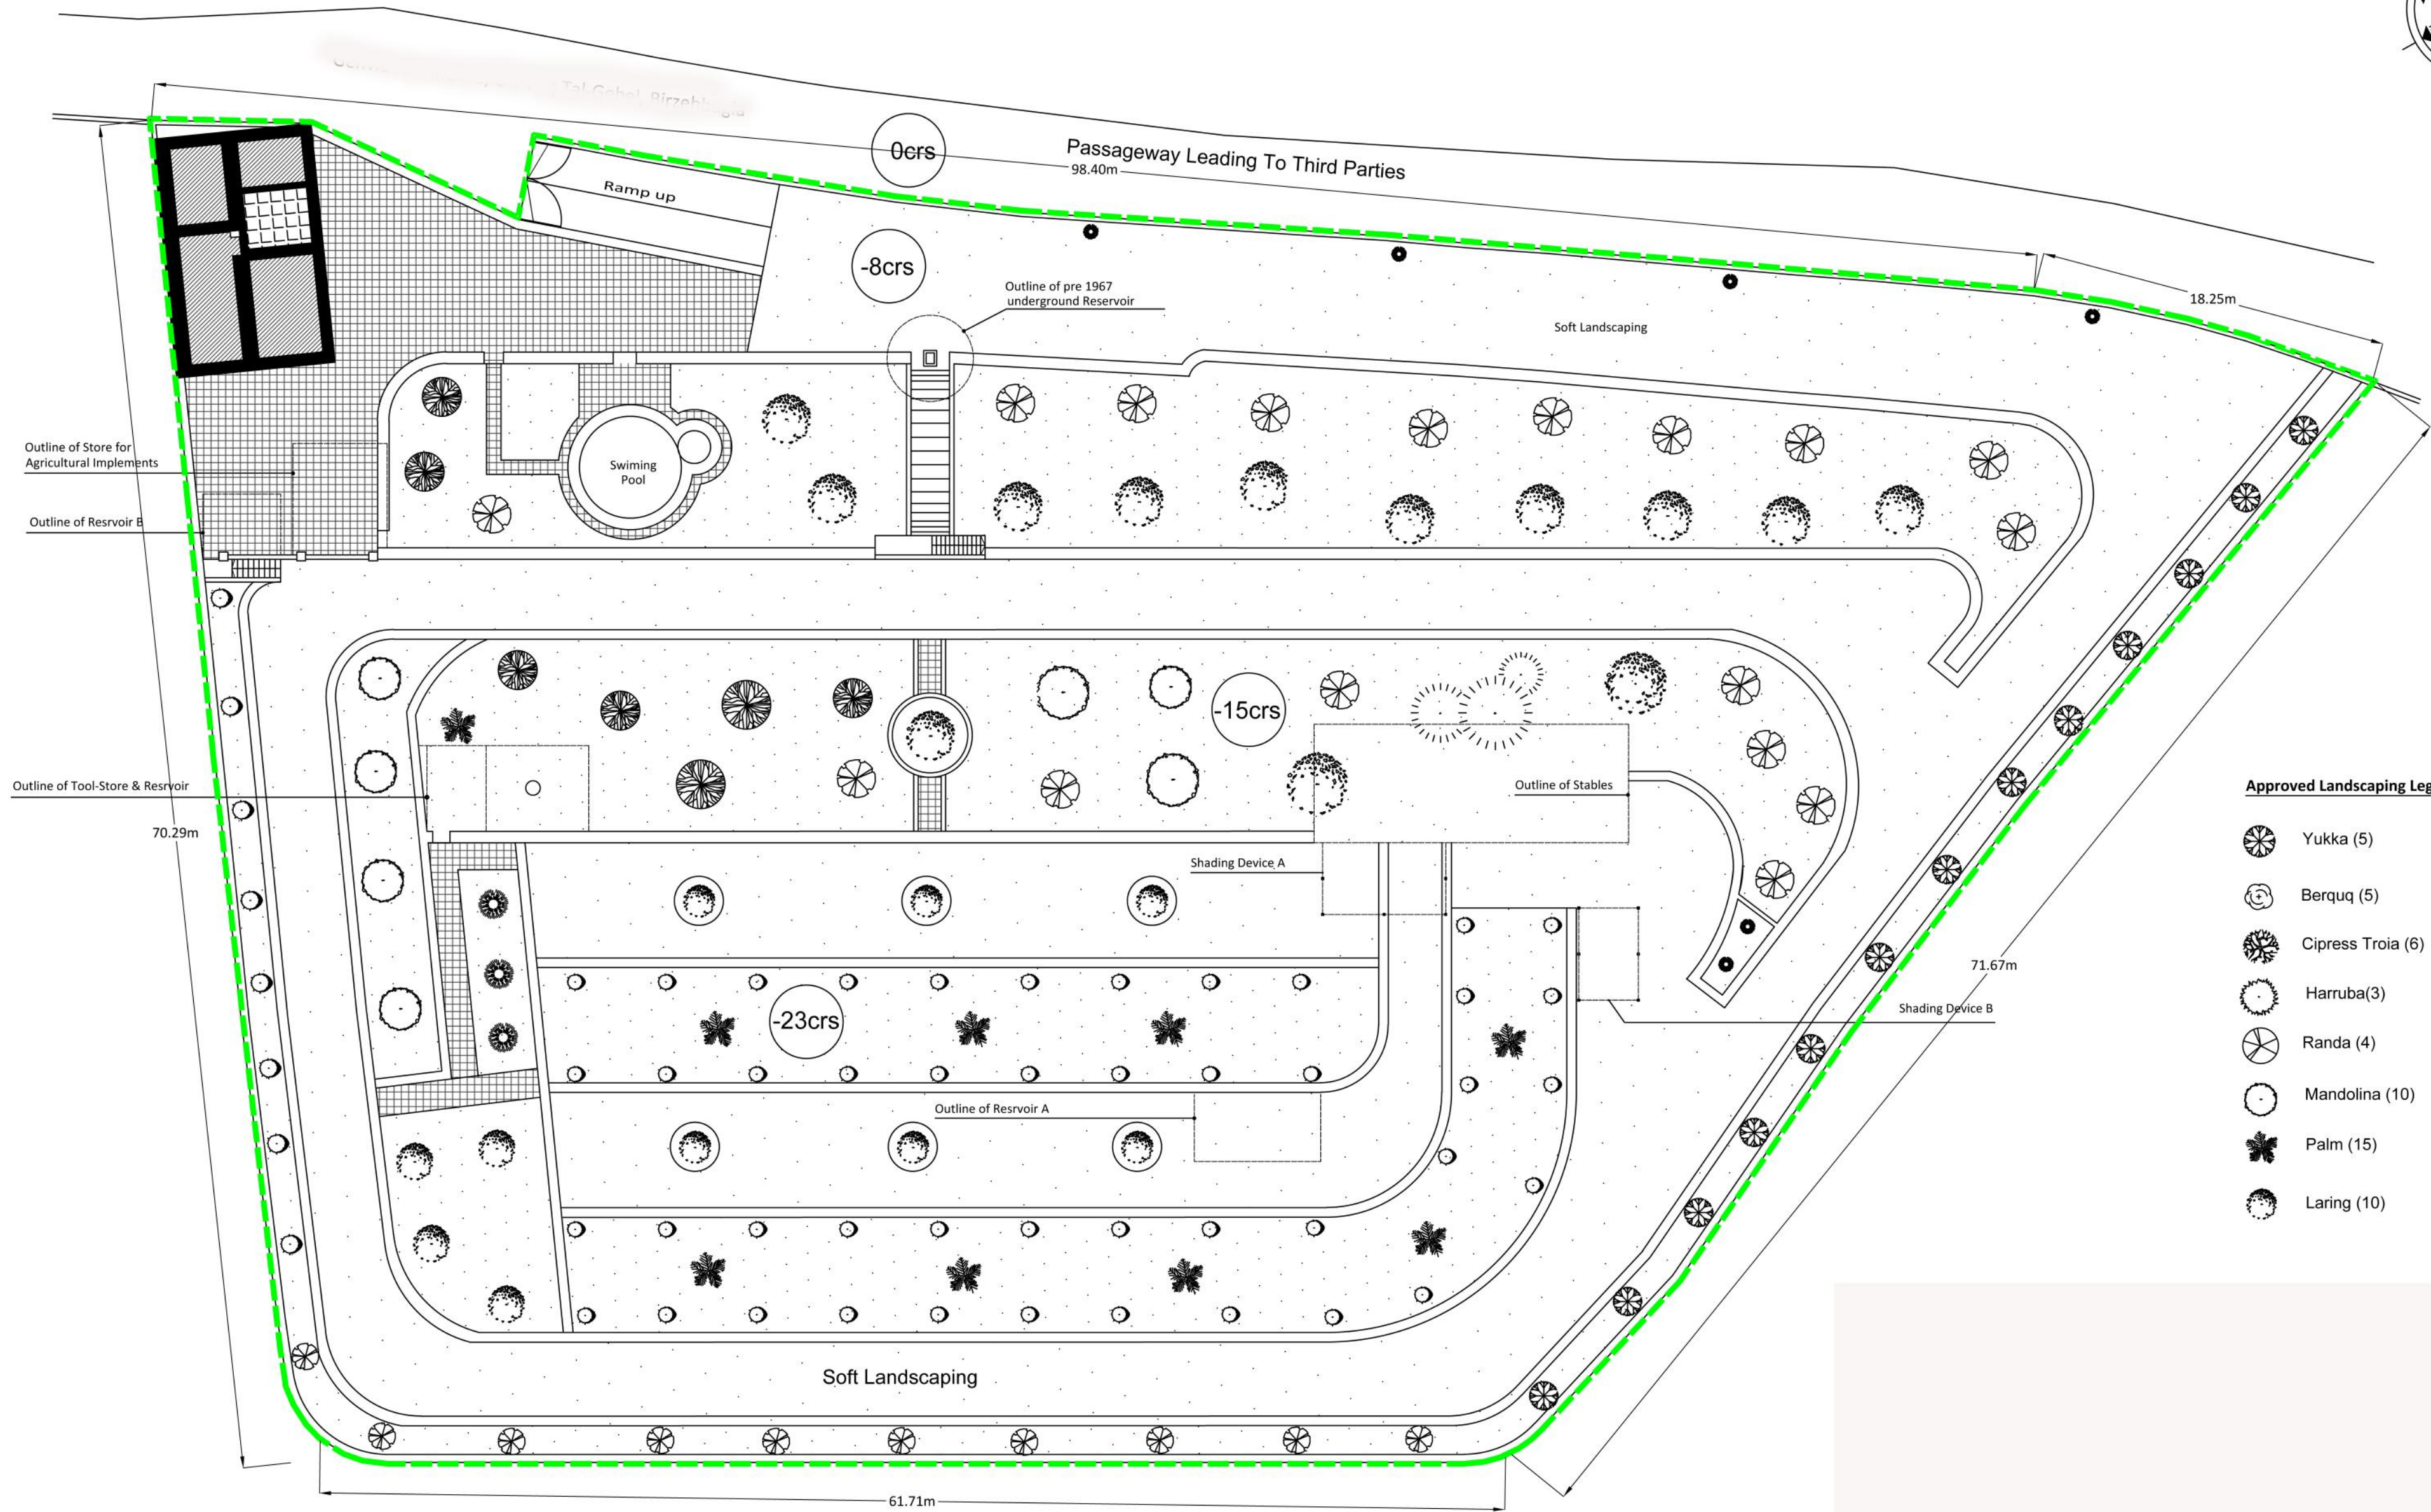

SCALE 1:250  
0.0 2.5 5.0 7.5 10.0 12.5 15.0 17.5 20.0 22.5 25.0 [m]

SCALE 1:250  
0.0 2.5 5.0 7.5 10.0 12.5 15.0 17.5 20.0 22.5 25.0 [m]

**Approved Landscaping Legend**

- |                   |              |
|-------------------|--------------|
| Yukka (5)         | Ambaqar (5)  |
| Berquq (5)        | Citrus (6)   |
| Cipress Troia (6) | Pine Trees   |
| Harruba(3)        | Rummien (4)  |
| Randa (4)         | Lumija (4)   |
| Mandolina (10)    | Zebbug (100) |
| Palm (15)         | Naspli (3)   |
| Laring (10)       | Vines (30)   |

**Approved Block Plan as**  
SCALE 1:250 (A2)

As Approved But Not Constructed