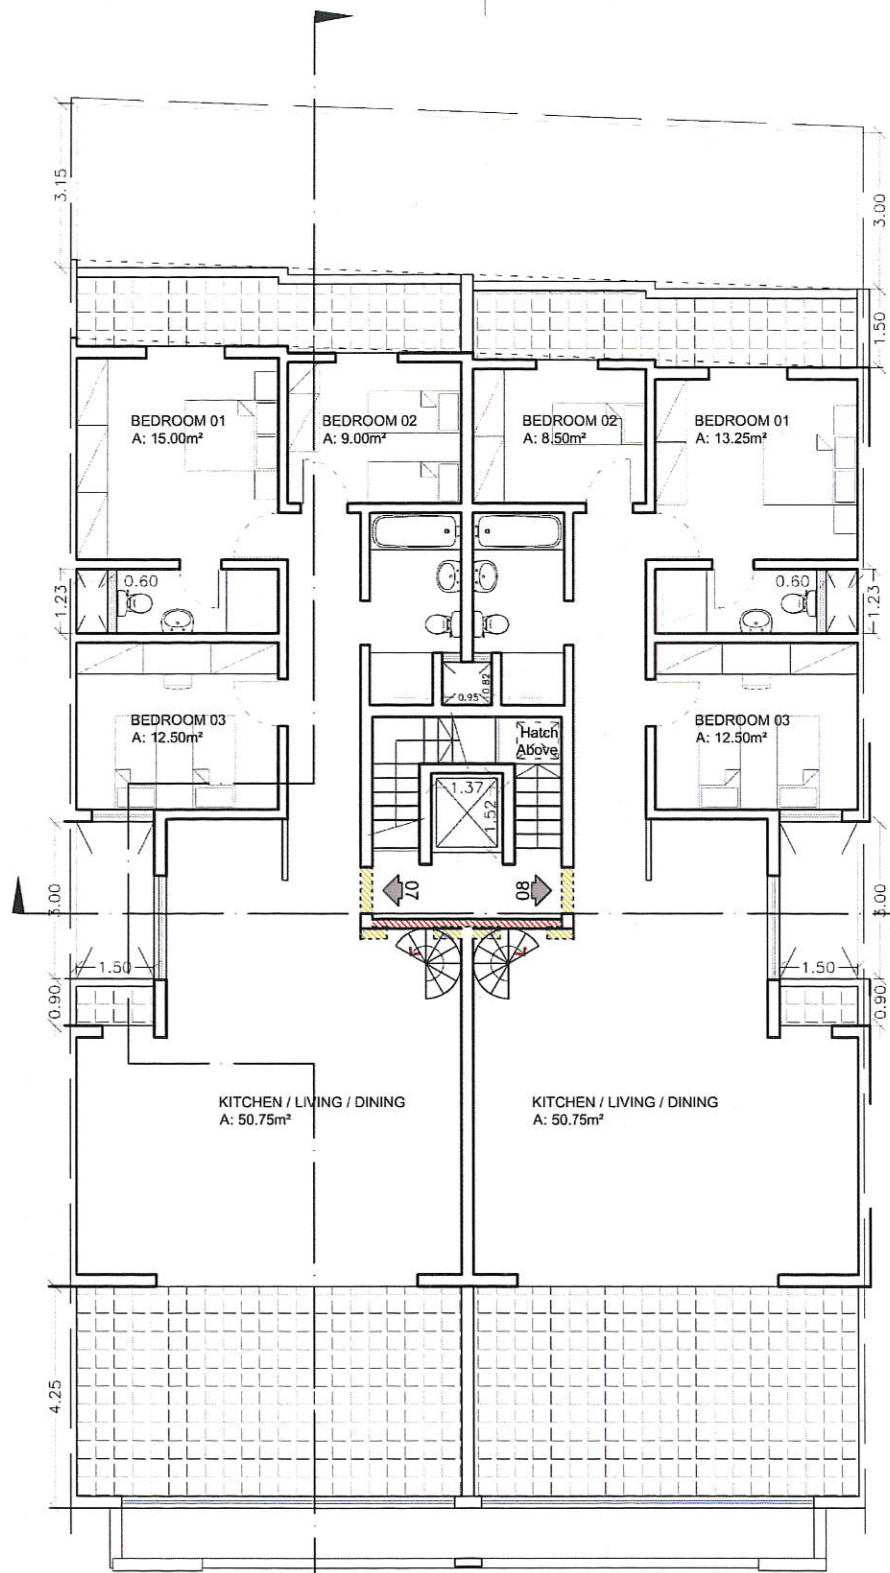

ELEVATION
AS PROPOSED

Finishes.

- Facade Painted in Light/Dark Fawn
- Facade Painted in part White
- Apertures in White Aluminium.

LEVEL 04
AS PROPOSED

LEVEL 05
AS PROPOSED

Scale 1:100