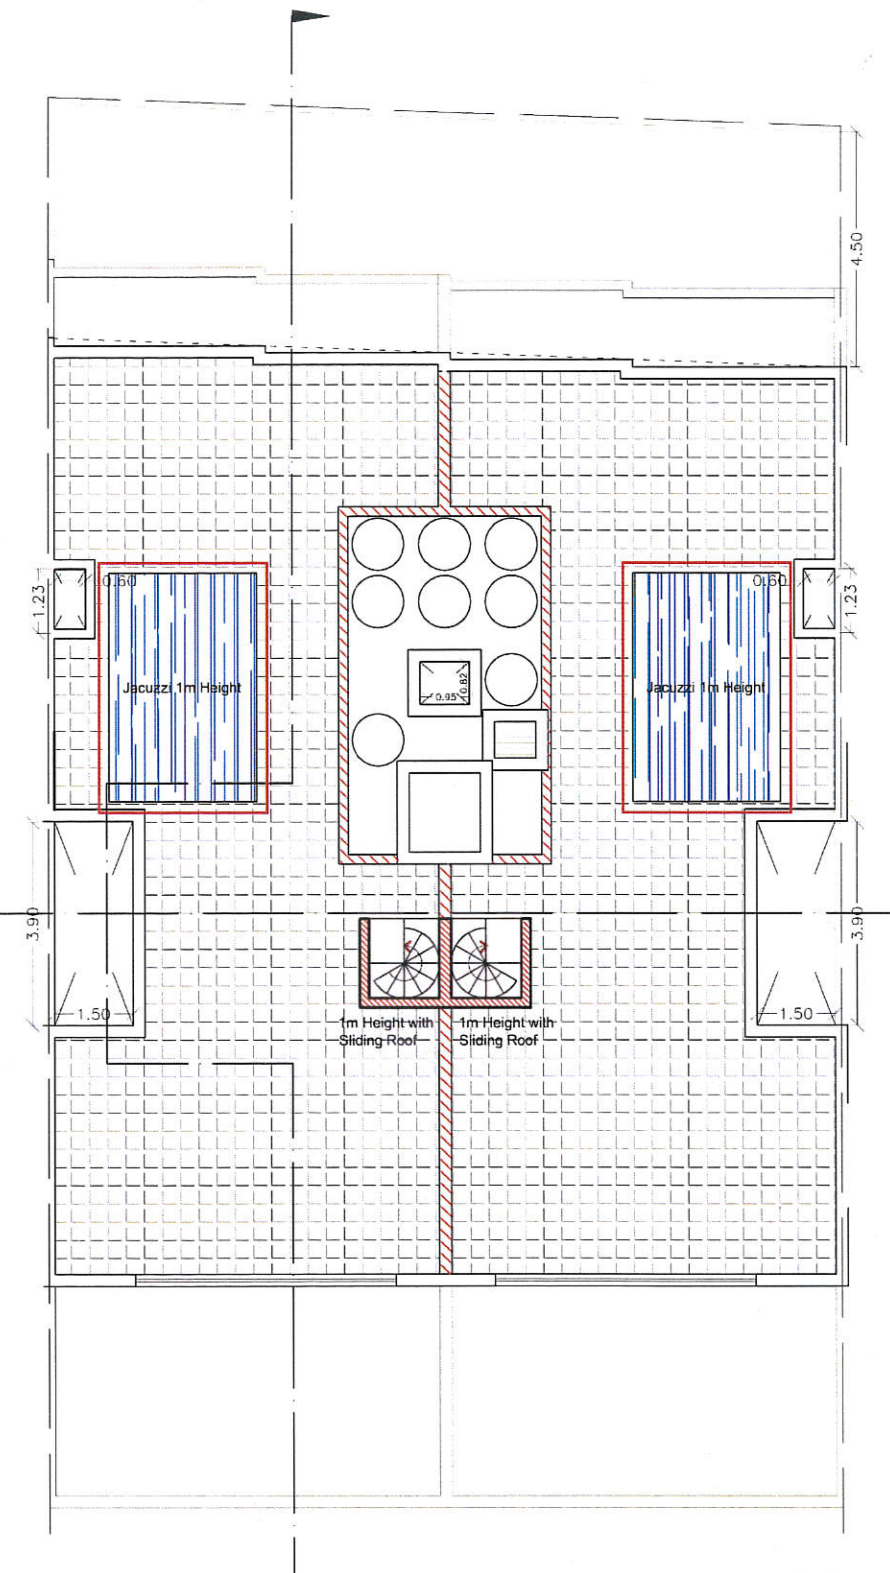

ELEVATION
AS PROPOSED

Finishes.

- Facade Painted in Light/Dark Fawn
- Facade Painted in part White
- Apertures in White Aluminium.

LEVEL 04
AS PROPOSED

LEVEL 05
AS PROPOSED

Scale 1:100