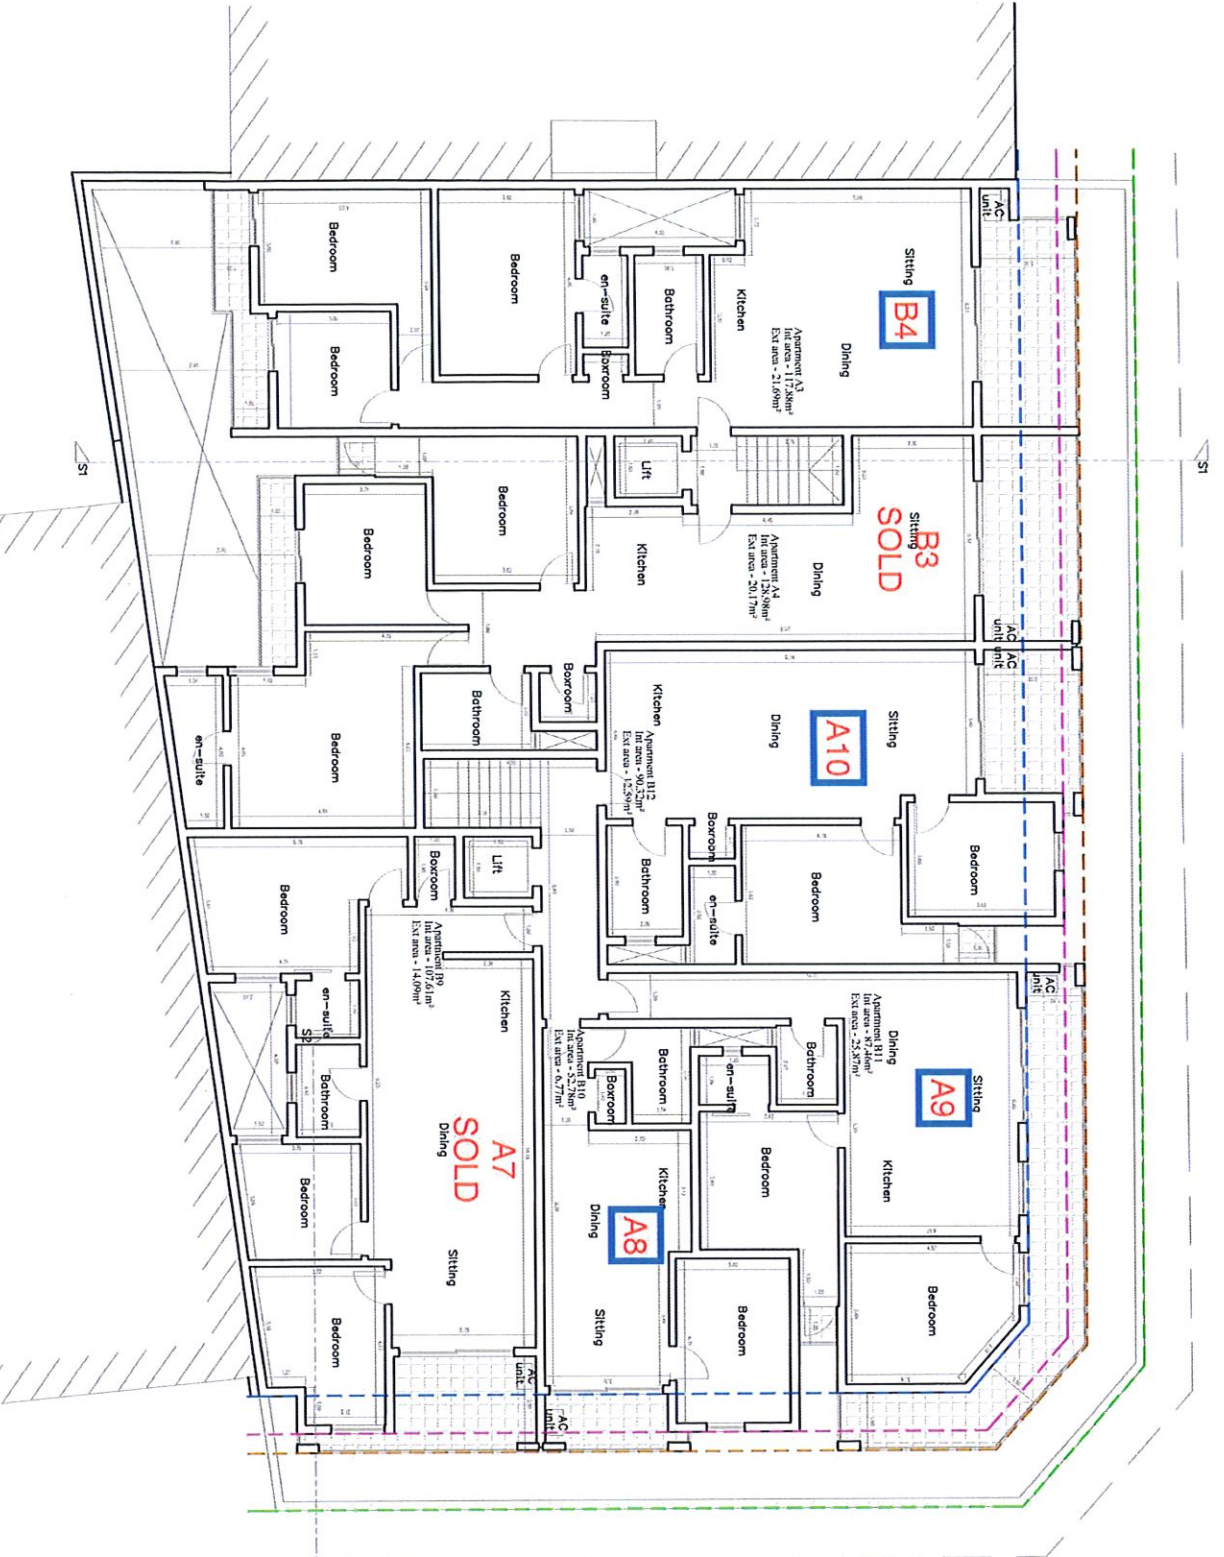

- Front Garden
- Building line
- Projection line (1m)
- Balcony line (1.5m)

Proposed Level 2
DW 3

- Building line
- Projection line (1m)
- Balcony line (1.5m)

Proposed Level 3
DW 4

- Front Garden line
- Building line
- Projection line (1m)
- Balcony line (1.5m)

Proposed Level 4
DW 5

- Front Garden line
- Building line
- Projection line (1m)
- Balcony line (1.5m)

Proposed Level 5
DW 6

- Front Garden line
- Building line
- Projection line (1m)
- Balcony line (1.5m)

Proposed Level 6
DW 7

Front Garden
line
Building line

Proposed Level 0
DW 1

- Front Garden
- Building line
- Projection line (1m)
- Balcony line (1.5m)

Proposed Level 1
DW 2