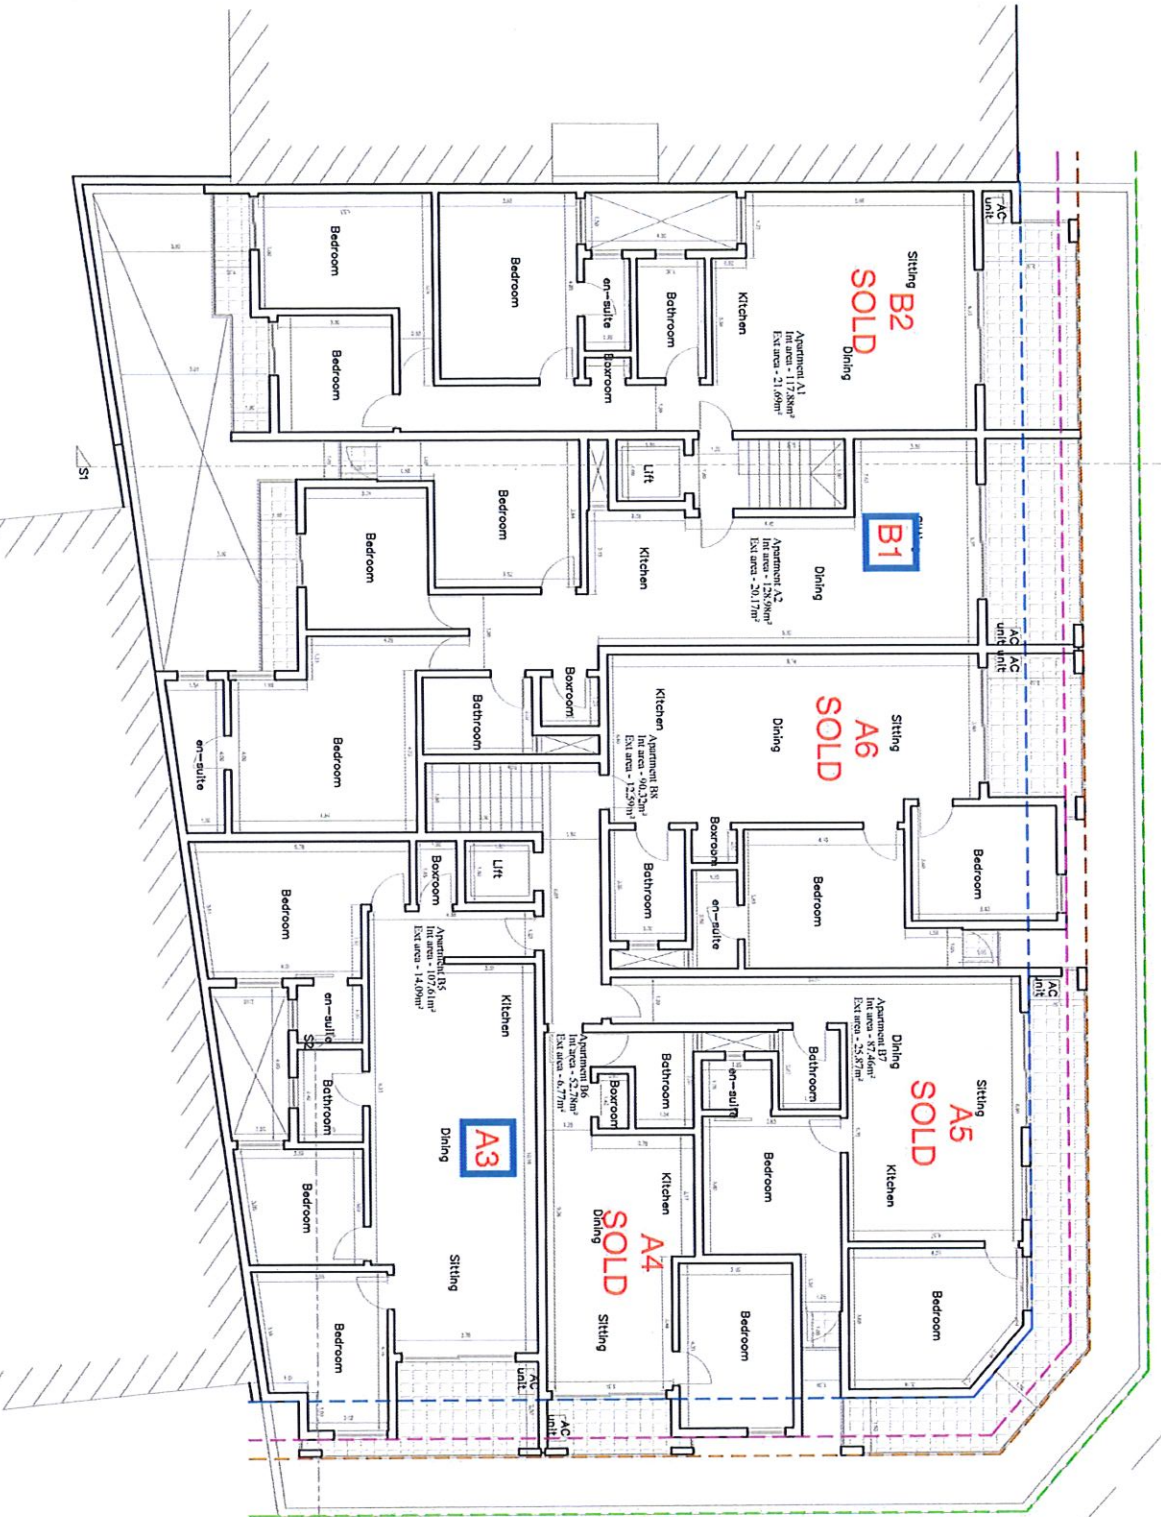

- Front Garden
- Building line
- Projection line (1m)
- Balcony line (1.5m)

Proposed Level 2
DW 3

- Building line
- Projection line (1m)
- Balcony line (1.5m)

Proposed Level 3
DW 4

- Front Garden line
- Building line
- Projection line (1m)
- Balcony line (1.5m)

Proposed Level 4
DW 5

- Front Garden line
- Building line
- Projection line (1m)
- Balcony line (1.5m)

Proposed Level 5
DW 6

- Front Garden line
- Building line
- Projection line (1m)
- Balcony line (1.5m)

Proposed Level 6
DW 7

Front Garden
line
Building line

Proposed Level 0
DW 1

- Front Garden
- Building line
- Projection line (1m)
- Balcony line (1.5m)

Proposed Level 1
DW 2