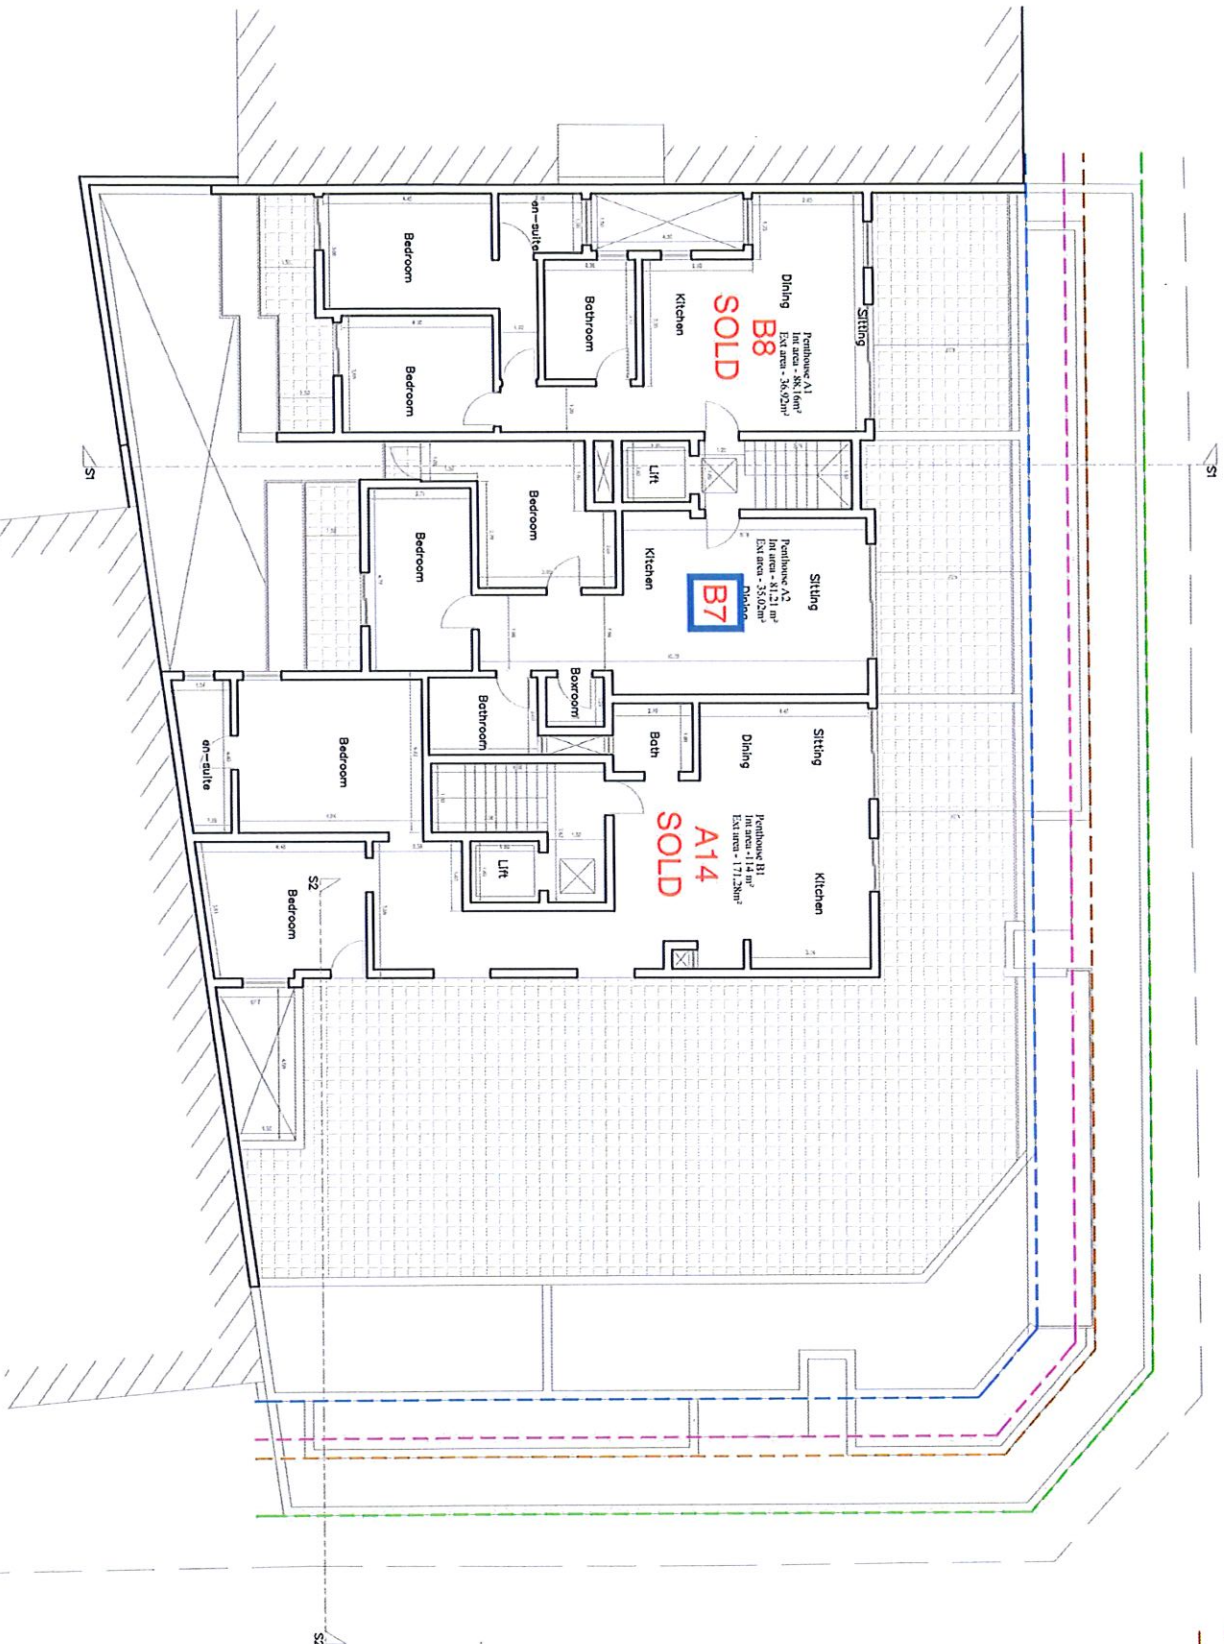

- Front Garden
- Building line
- Projection line (1m)
- Balcony line (1.5m)

Proposed Level 2
DW 3

- Building line
- Projection line (1m)
- Balcony line (1.5m)

Proposed Level 3
DW 4

- Front Garden line
- Building line
- Projection line (1m)
- Balcony line (1.5m)

Proposed Level 4
DW 5

- Front Garden line
- Building line
- Projection line (1m)
- Balcony line (1.5m)

Proposed Level 5
DW 6

- Front Garden line
- Building line
- Projection line (1m)
- Balcony line (1.5m)

Proposed Level 6
DW 7

Front Garden
line
Building line

Proposed Level 0
DW 1

- Front Garden
- Building line
- Projection line (1m)
- Balcony line (1.5m)

Proposed Level 1
DW 2