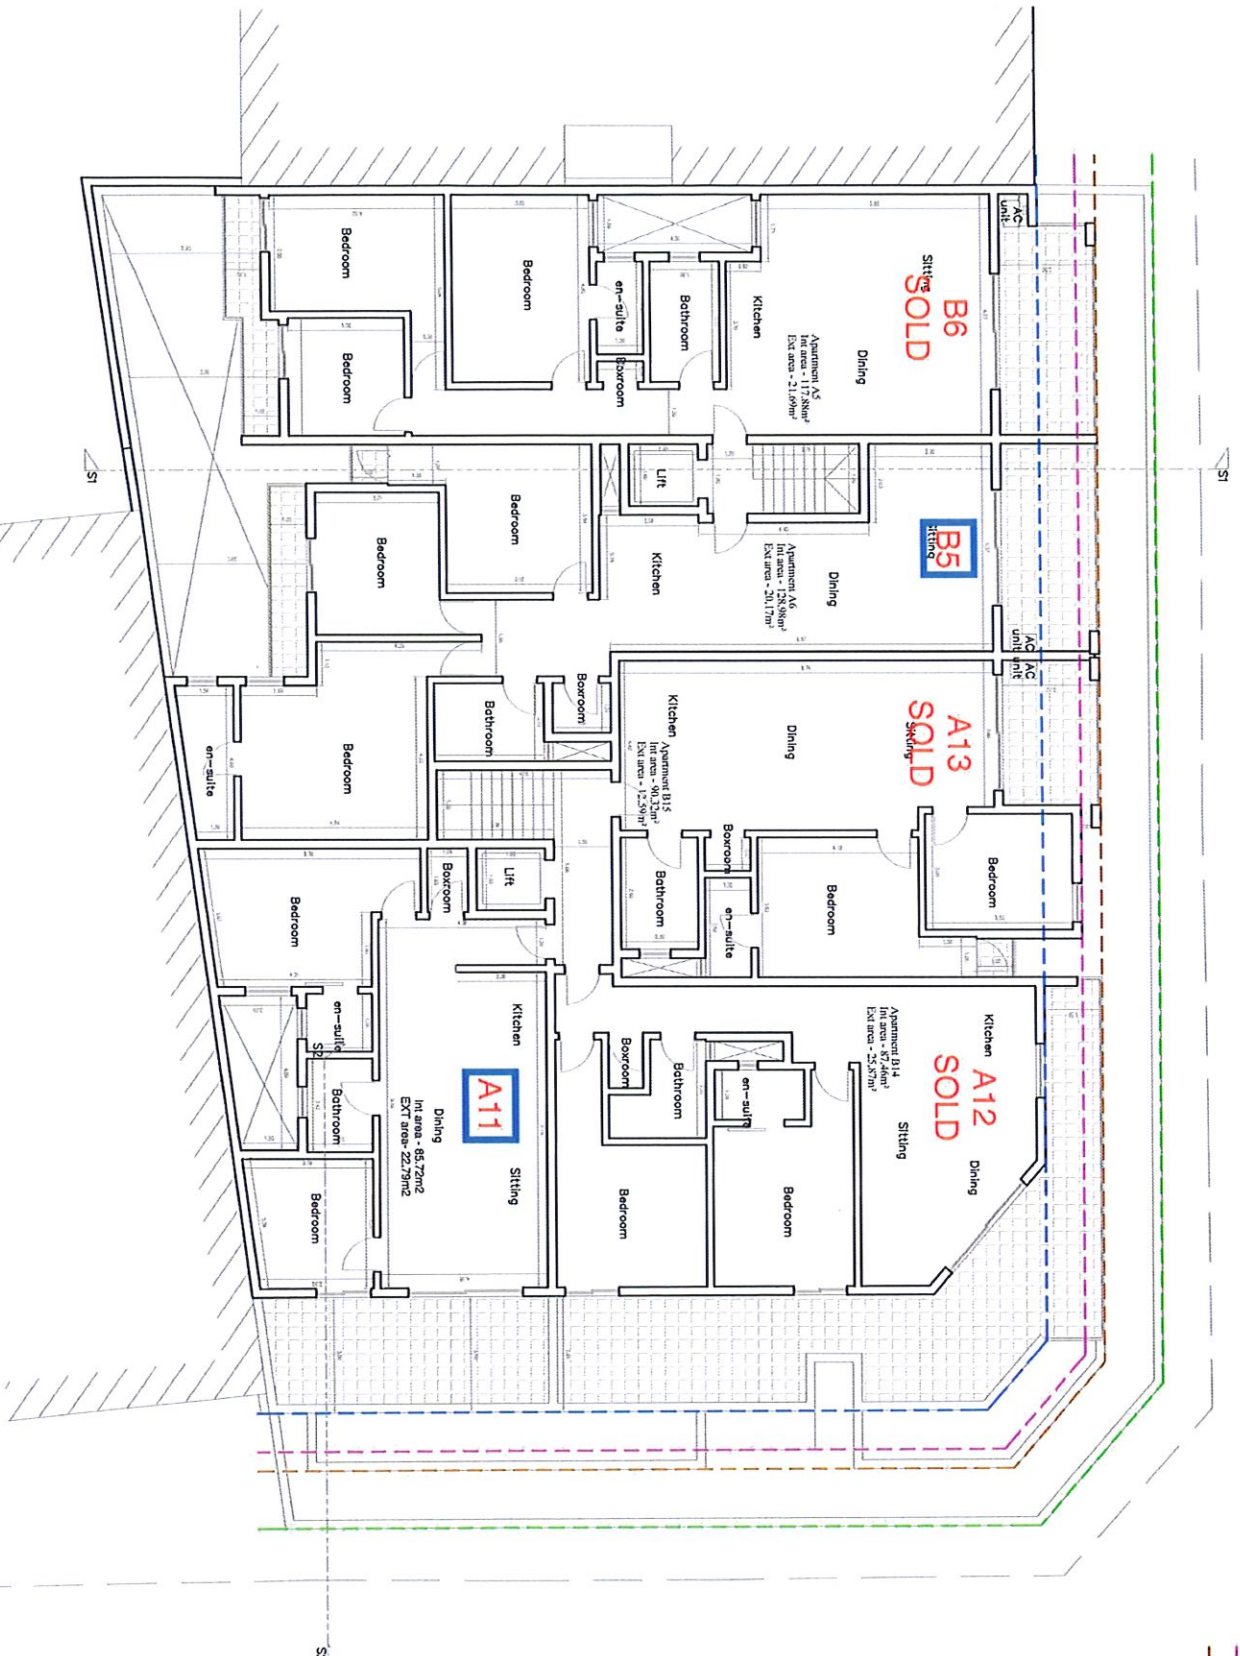

- Front Garden
- Building line
- Projection line (1m)
- Balcony line (1.5m)

Proposed Level 2
DW 3

- Building line
- Projection line (1m)
- Balcony line (1.5m)

Proposed Level 3
DW 4

- Front Garden line
- Building line
- Projection line (1m)
- Balcony line (1.5m)

Proposed Level 4
DW 5

- Front Garden line
- Building line
- Projection line (1m)
- Balcony line (1.5m)

Proposed Level 5
DW 6

- Front Garden line
- Building line
- Projection line (1m)
- Balcony line (1.5m)

Proposed Level 6
DW 7

Front Garden
line
Building line

Proposed Level 0
DW 1

- Front Garden
- Building line
- Projection line (1m)
- Balcony line (1.5m)

Proposed Level 1
DW 2