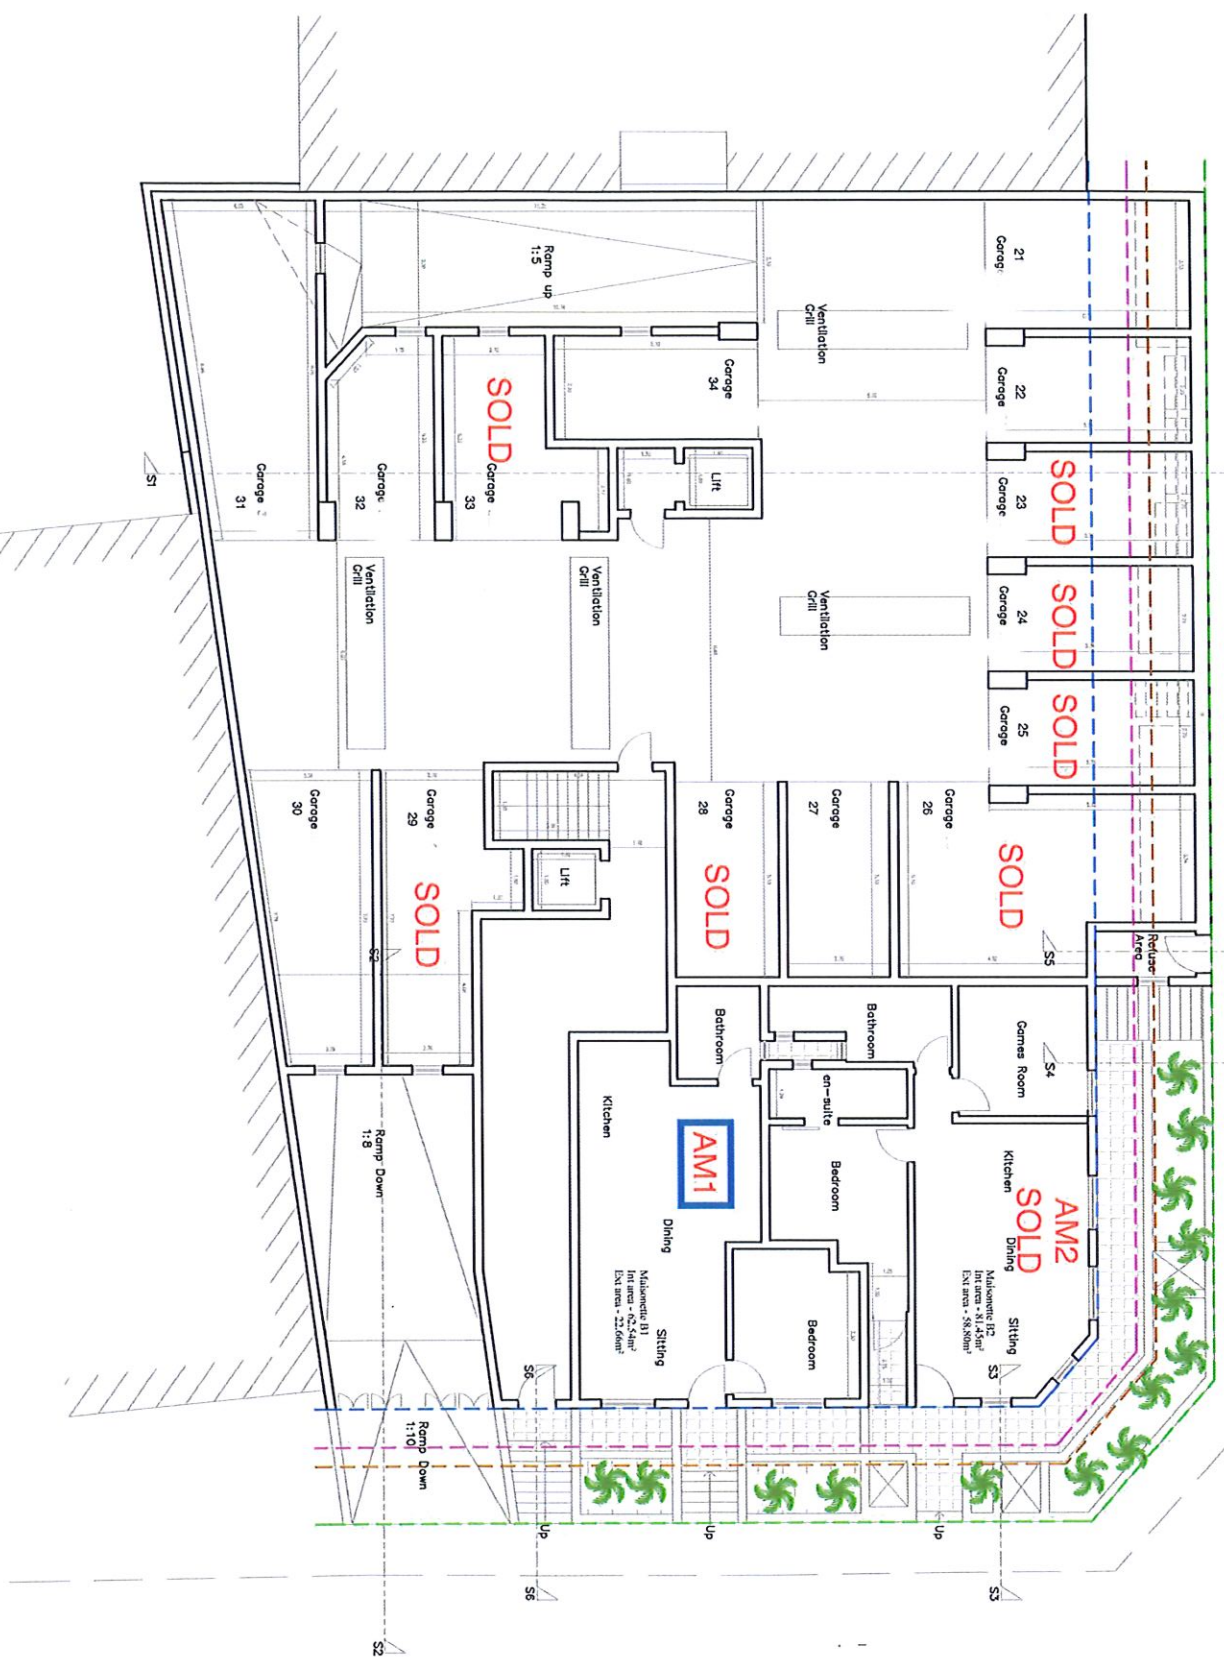

- Front Garden
- Building line
- Projection line (1m)
- Balcony line (1.5m)

Proposed Level 2
DW 3

- Building line
- Projection line (1m)
- Balcony line (1.5m)

Proposed Level 3
DW 4

- Front Garden line
- Building line
- Projection line (1m)
- Balcony line (1.5m)

Proposed Level 4
DW 5

- Front Garden line
- Building line
- Projection line (1m)
- Balcony line (1.5m)

Proposed Level 5
DW 6

- Front Garden line
- Building line
- Projection line (1m)
- Balcony line (1.5m)

Proposed Level 6
DW 7

Front Garden
line
Building line

Proposed Level 0
DW 1

- Front Garden
- Building line
- Projection line (1m)
- Balcony line (1.5m)

Proposed Level 1
DW 2