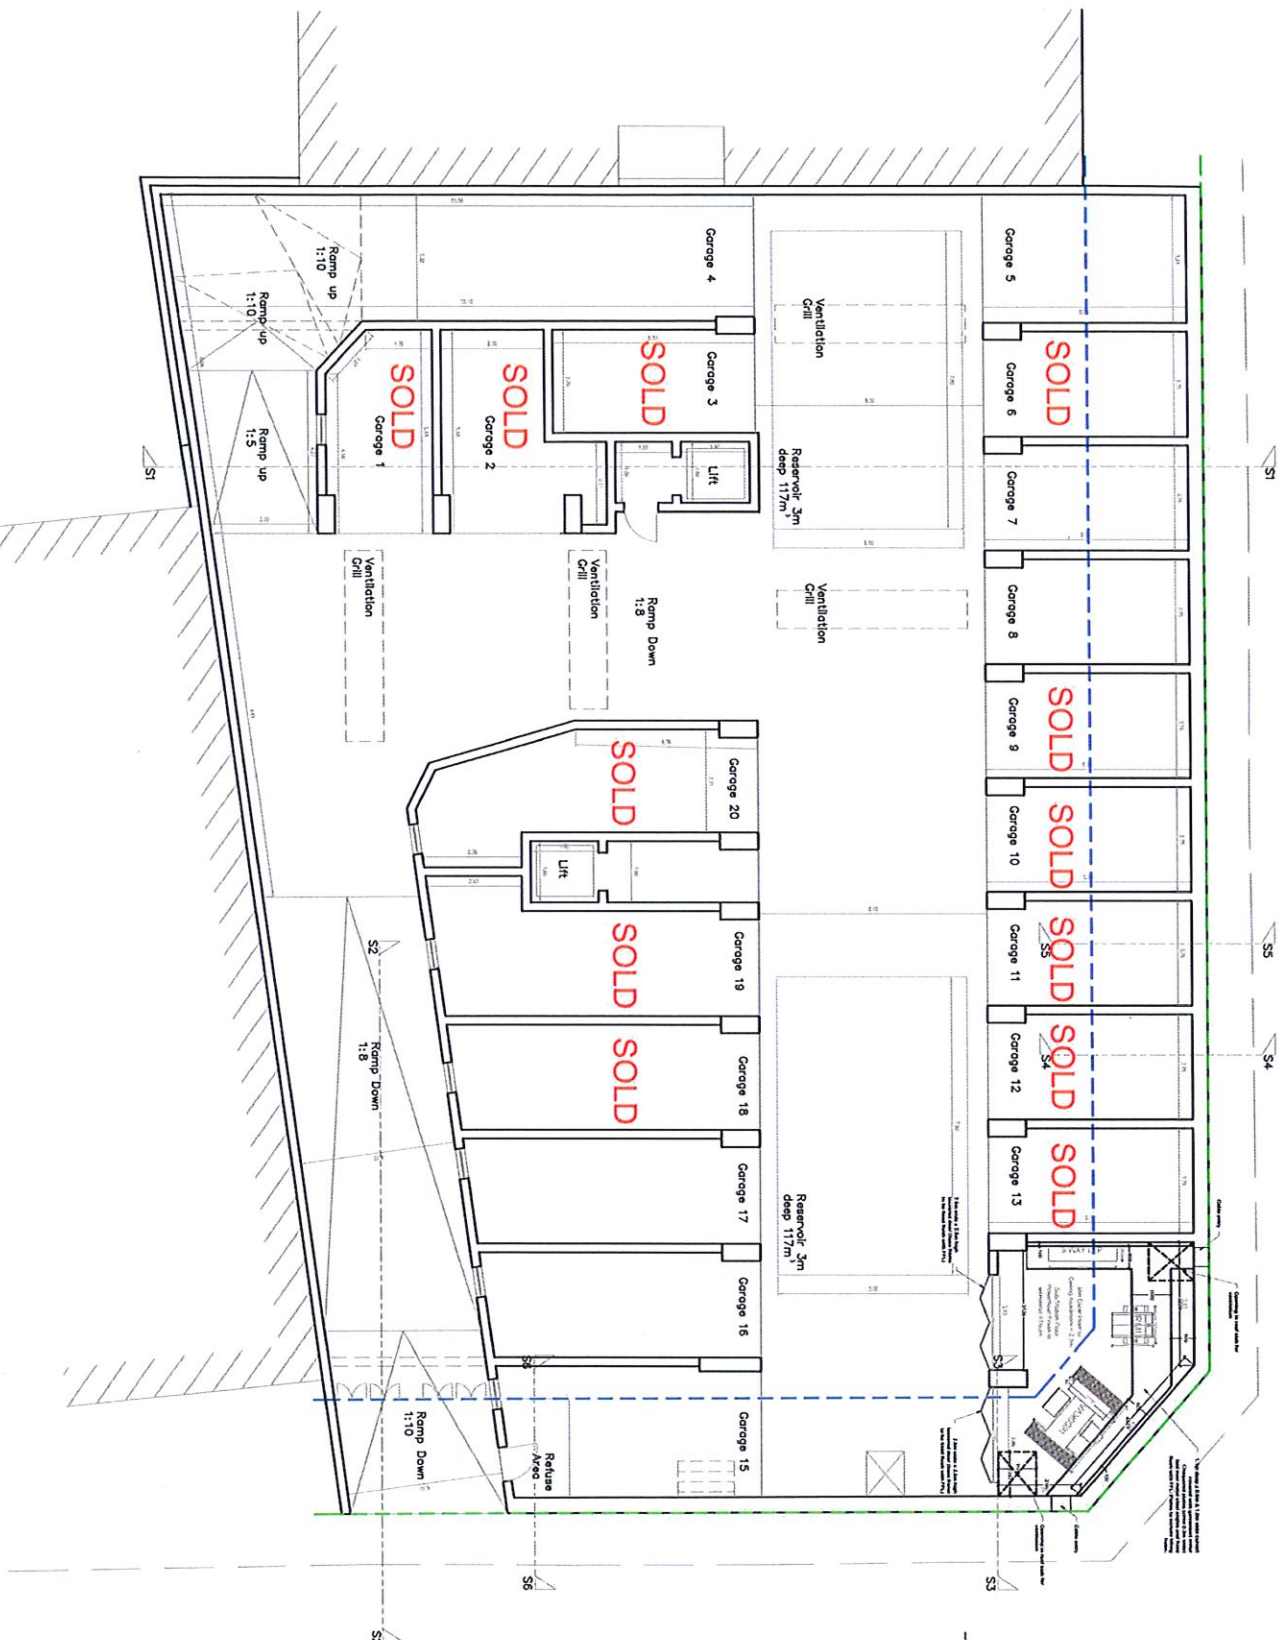

- Front Garden
- Building line
- Projection line (1m)
- Balcony line (1.5m)

Proposed Level 2
DW 3

- Building line
- Projection line (1m)
- Balcony line (1.5m)

Proposed Level 3
DW 4

- Front Garden line
- Building line
- Projection line (1m)
- Balcony line (1.5m)

Proposed Level 4
DW 5

- Front Garden line
- Building line
- Projection line (1m)
- Balcony line (1.5m)

Proposed Level 5
DW 6

- Front Garden line
- Building line
- Projection line (1m)
- Balcony line (1.5m)

Proposed Level 6
DW 7

Front Garden
line
Building line

Proposed Level 0
DW 1

- Front Garden
- Building line
- Projection line (1m)
- Balcony line (1.5m)

Proposed Level 1
DW 2