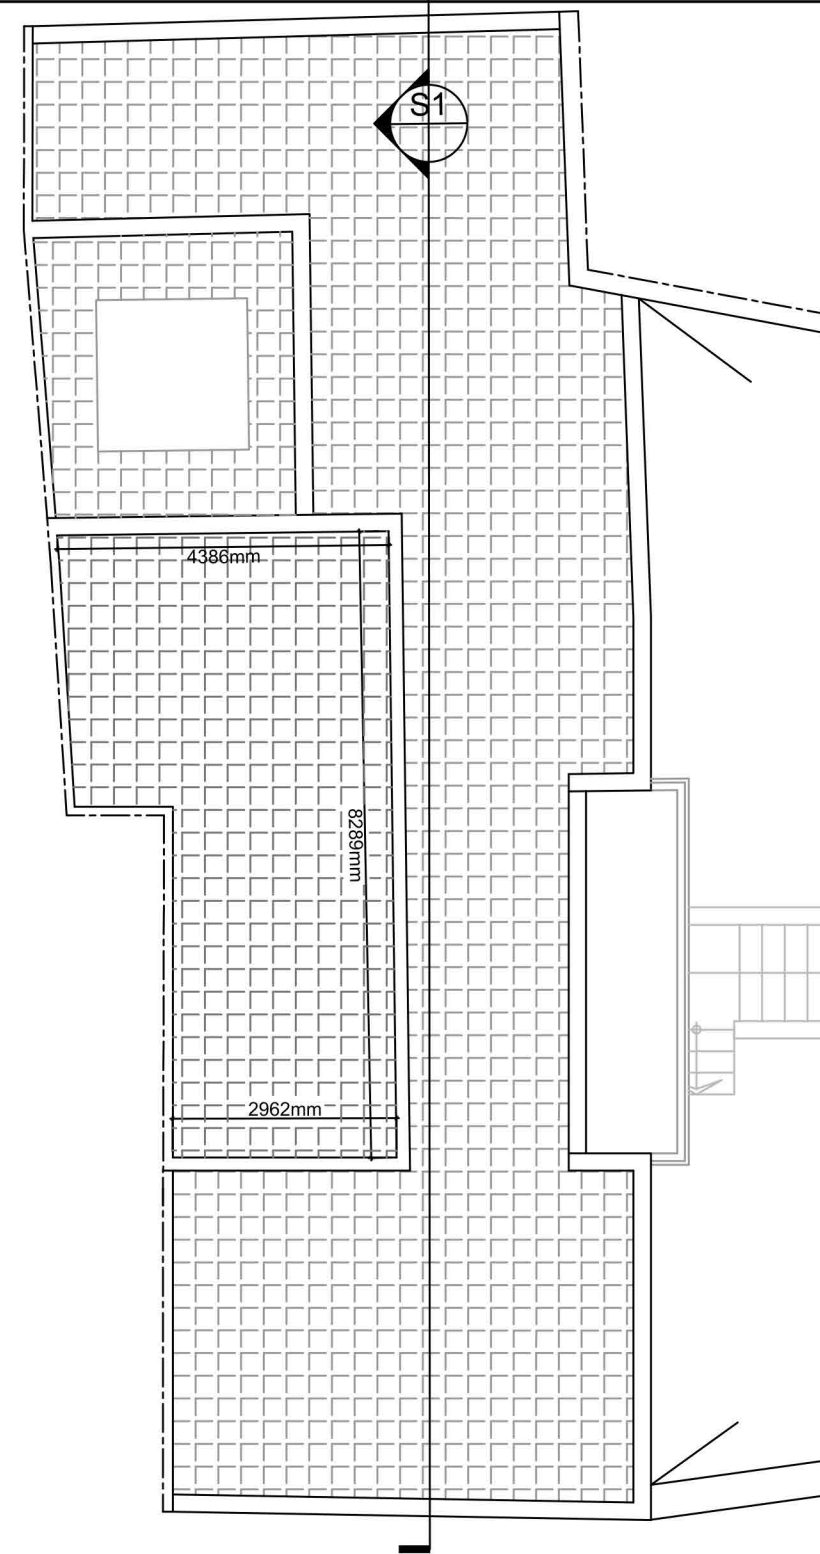

08 as approved roof
scale 1:100

09 as approved roof over washroom
scale 1:100

SCALE/ LEGEND:

SCALE 1:50 METRES

SCALE 1:100 METRES

EXISTING - TO DEMOLISH

PROPOSAL - TO CONSTRUCT

NOTES:

FC: Floor to Ceiling height

FL: Floor to Lintel height

PROJECT TITLE:

DRAWING TITLE:

1185-06 As Approved Roof Plans