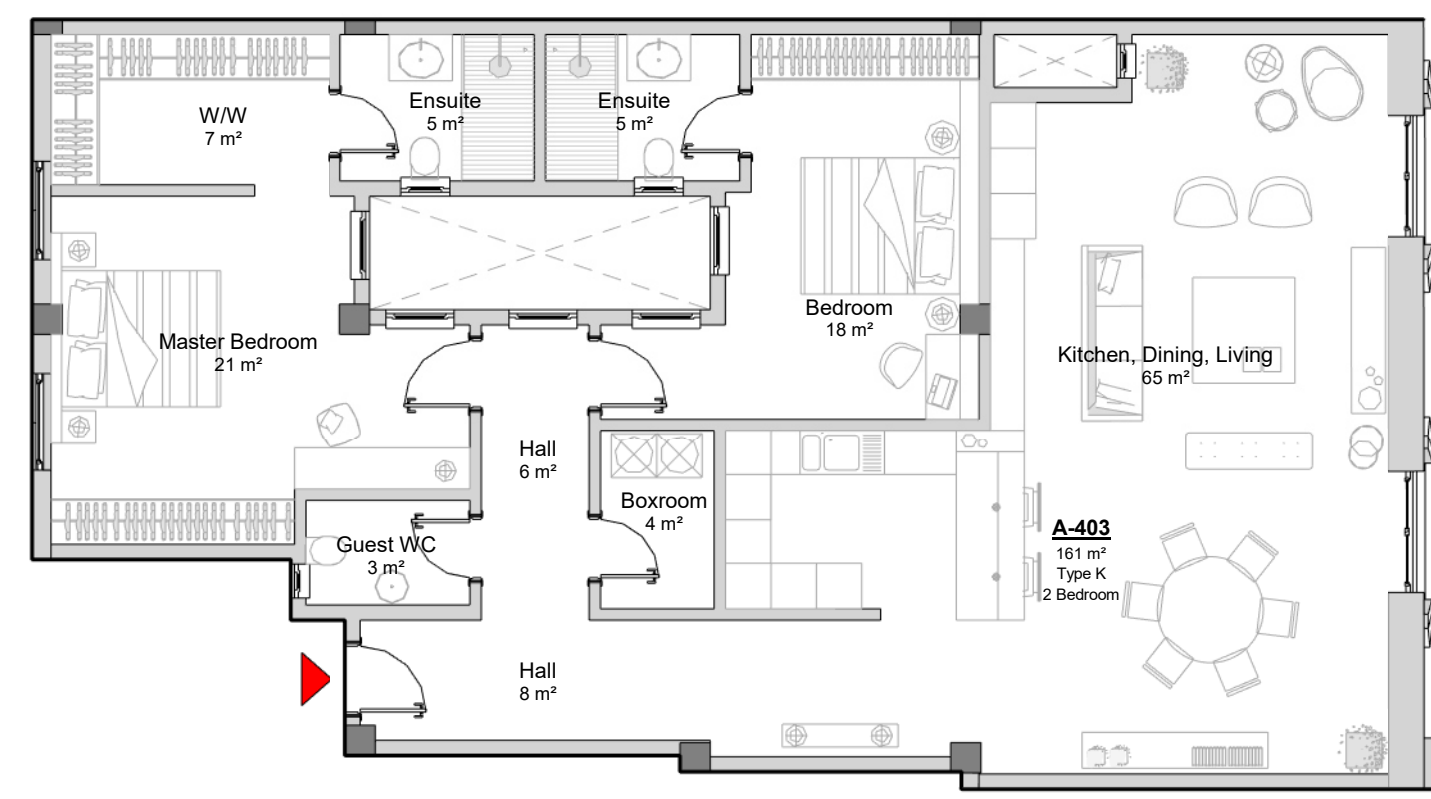

Strickland

HOUSE

Apartment 403 |
4th Floor | 2 Bedrooms

Apartment Areas

Internal: 161 m²
External: 0 m²
Total: 161 m²

mx^a

martin xuereb & associates

architects | interior designers | structural consultants